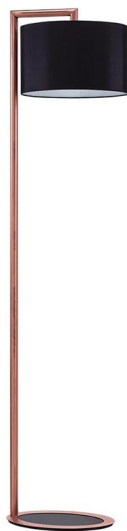

R & S Robertson

Satin Copper Floor Lamp With Black Chintz Shade

Product Reference: 3620509

Item Width (mm)	400 x 240
Item Height (mm)	1700
Shade Width (mm)	350
Shade Height (mm)	220
Lamp	1 x ES
Material	Metal
Second Material	Fabric
Colour	Copper
Second Colour	Black
Shade Included	yes