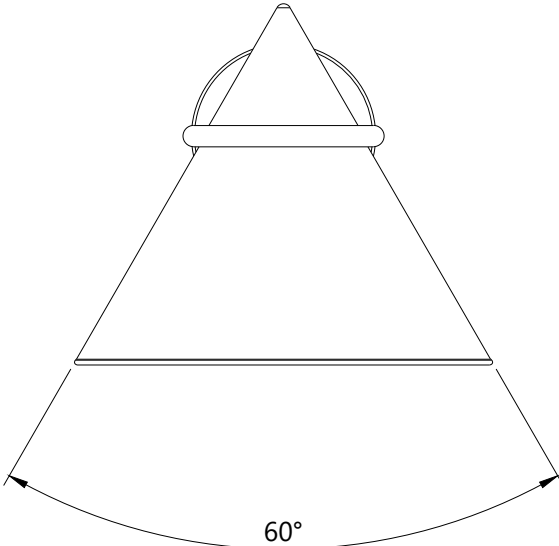

# Product Dimensions

Shuttle Wall Lamp

R & S  
Robertson

Dimensions may vary due to manufacturing tolerances.