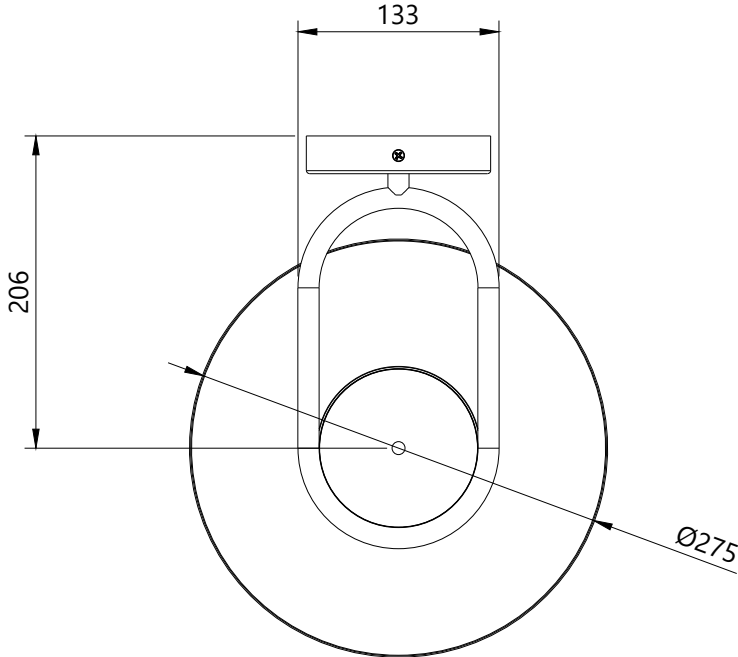

# Product Dimensions

Shuttle Wall Lamp

R & S  
Robertson

Dimensions may vary due to manufacturing tolerances.