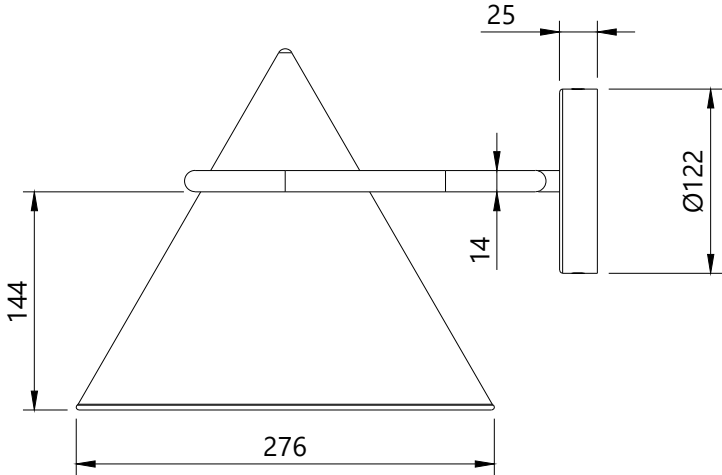

# Product Dimensions

Shuttle Wall Lamp

R & S  
Robertson

Dimensions may vary due to manufacturing tolerances.