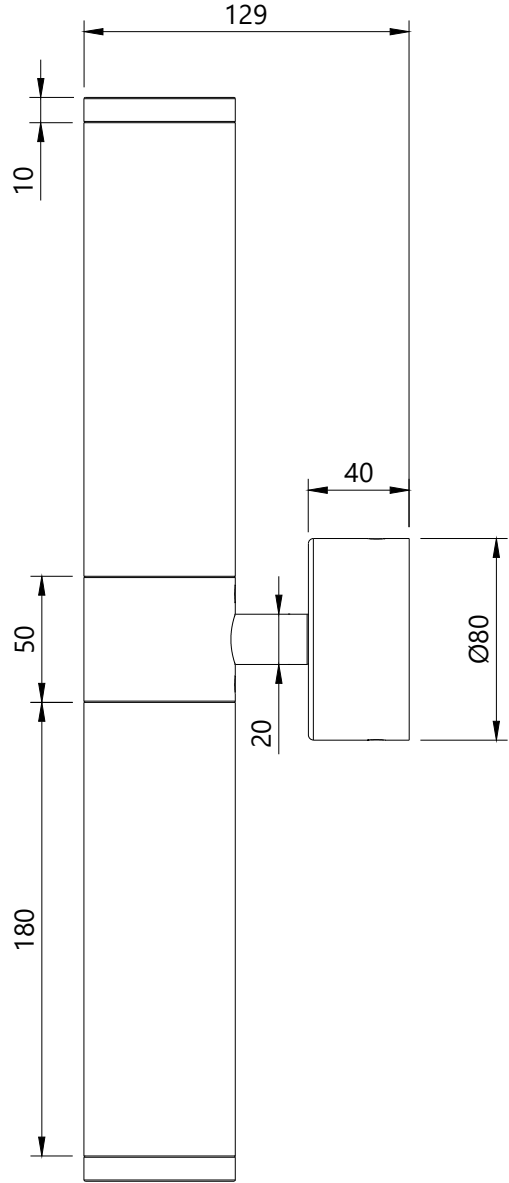

Product Dimensions

London Wall Lamp

R & S
Robertson

Dimensions may vary due to manufacturing tolerances.