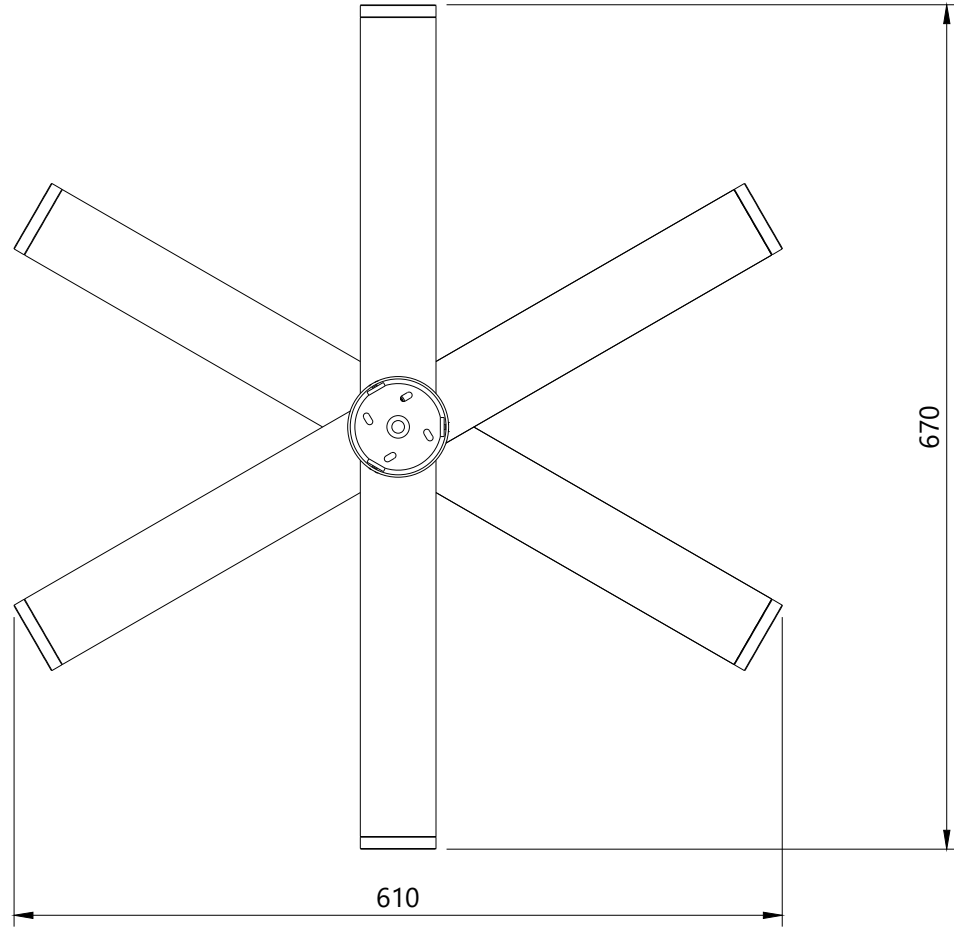

Product Dimensions

London Chandelier

R & S Robertson

Dimensions may vary due to manufacturing tolerances.