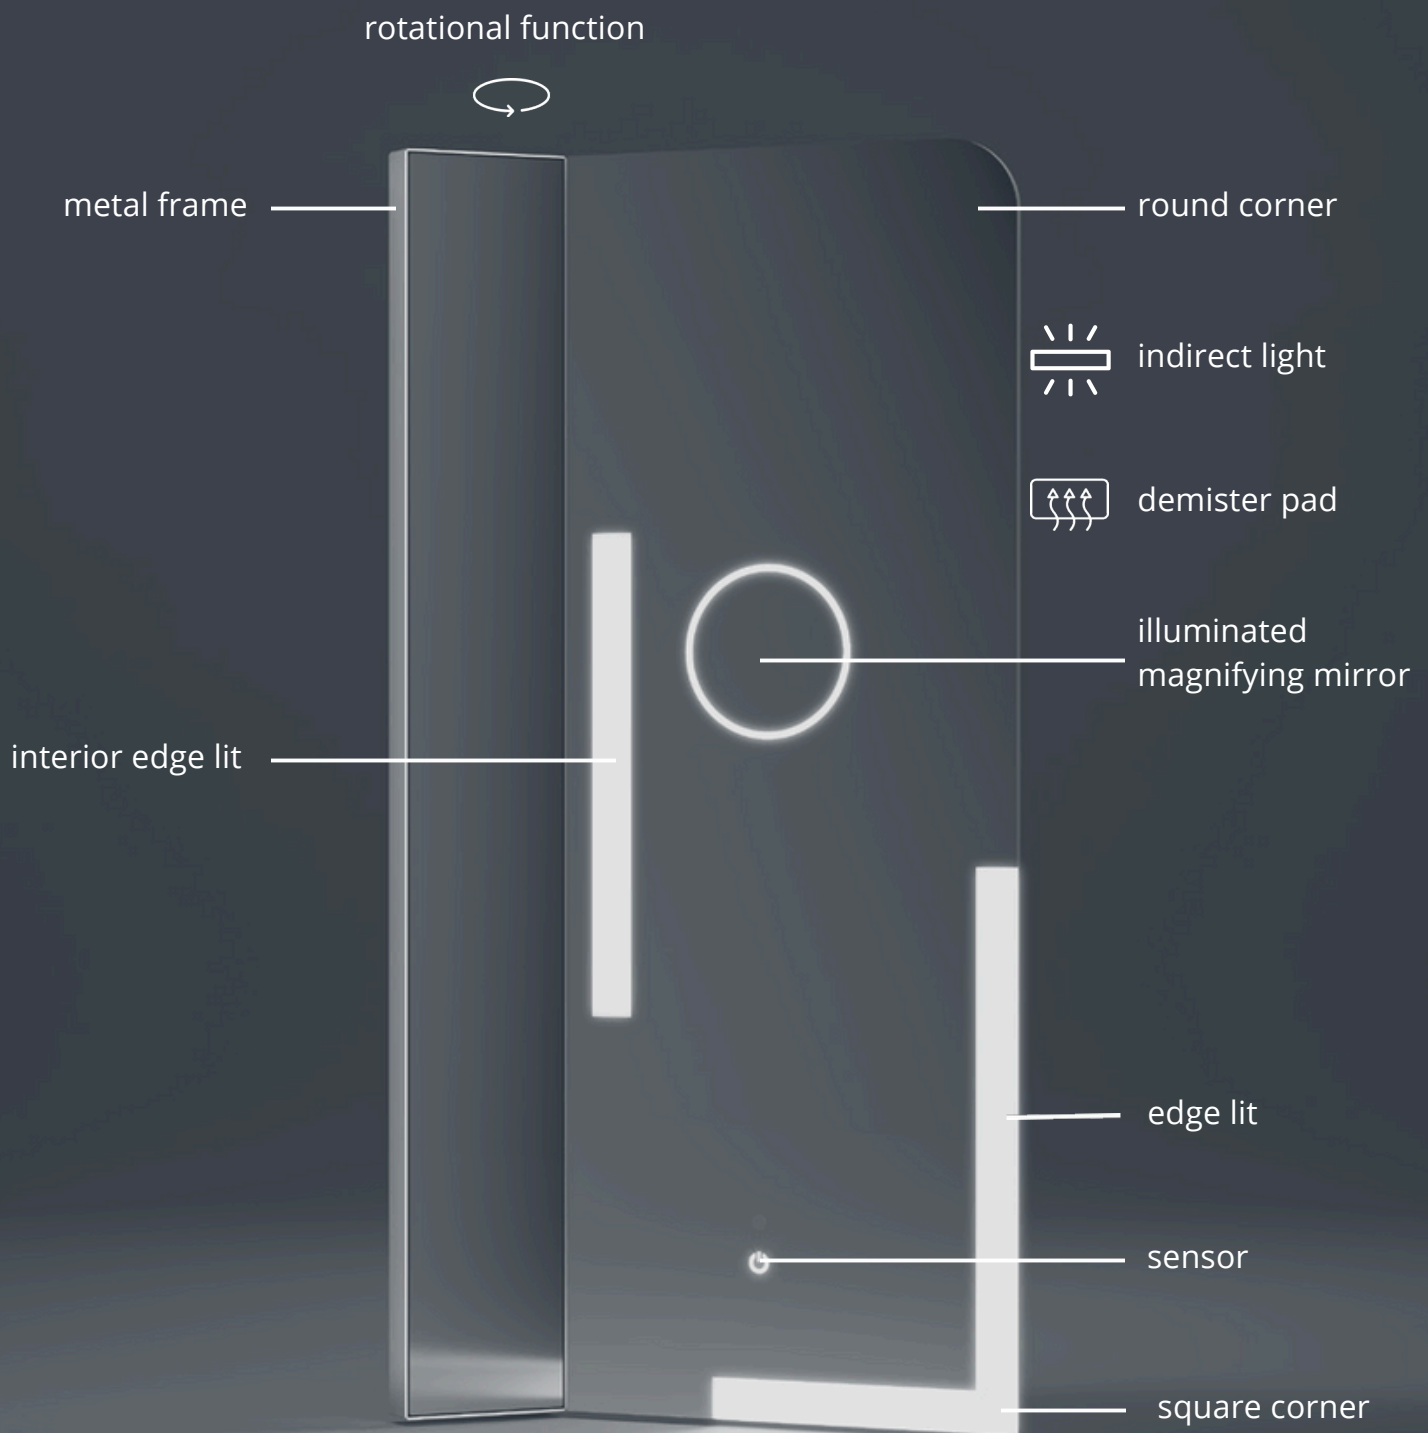

R & S Robertson

Custom Mirrors

R & S Robertson

With no minimum order quantities, our bathroom mirrors can be fully customised to suit individual guestroom en-suite interiors.

Contact the Sales Office with any project requirements: enquiries@rs-robertson.co.uk