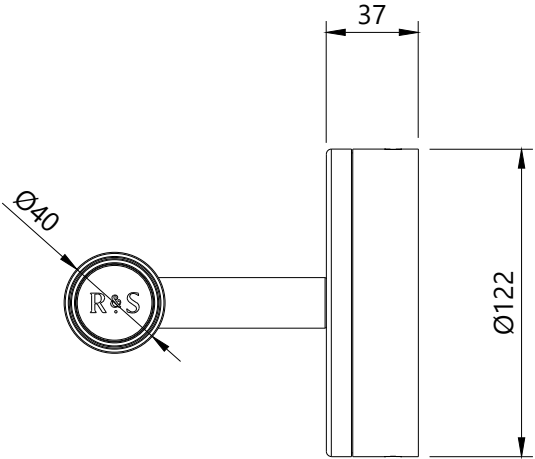

Product Dimensions

Twist Wall Lamp

R & S
Robertson

Dimensions may vary due to manufacturing tolerances.