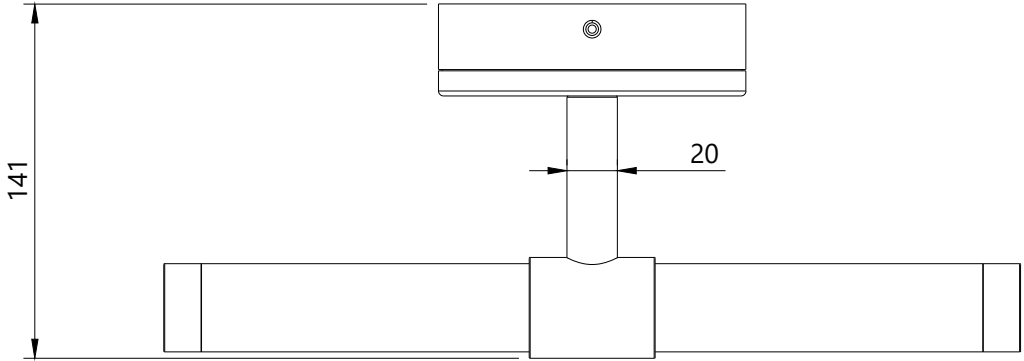

Product Dimensions

Twist Wall Lamp

R & S
Robertson

Dimensions may vary due to manufacturing tolerances.