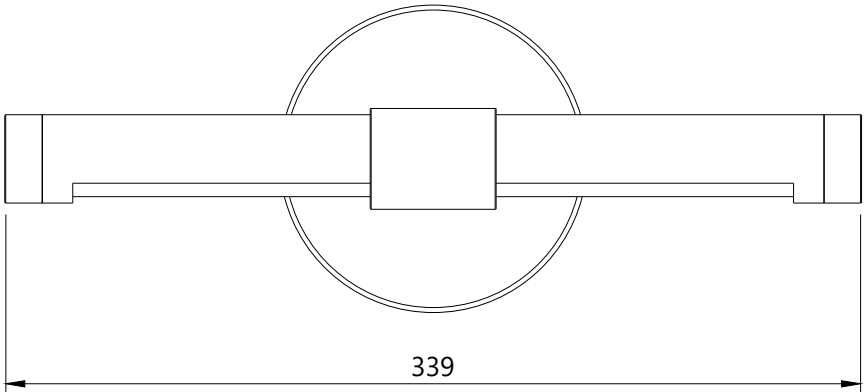

Product Dimensions

Twist Wall Lamp

R & S
Robertson

Dimensions may vary due to manufacturing tolerances.