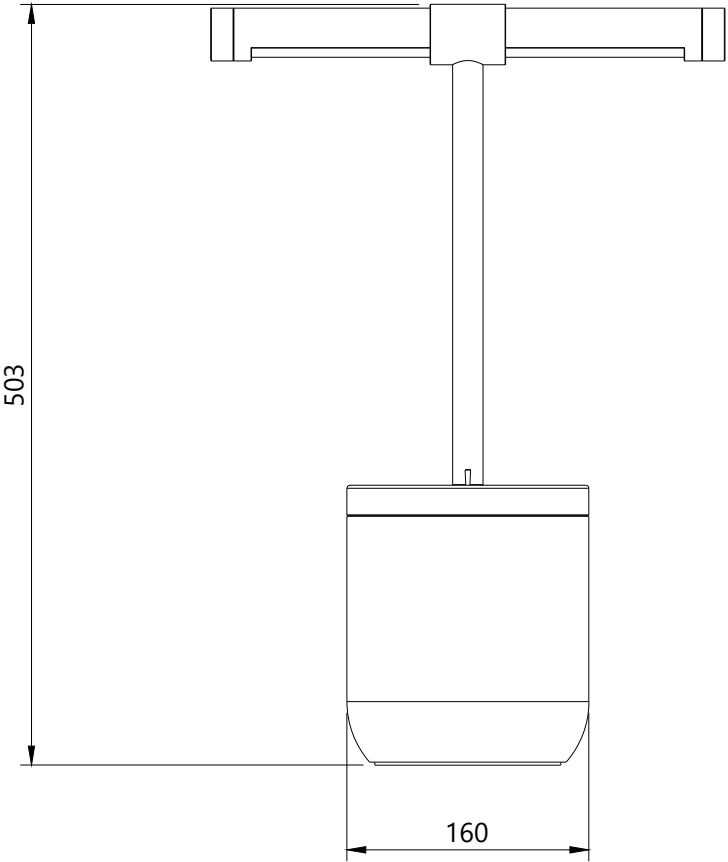

# Product Dimensions

Twist Table Lamp

**R & S**  
Robertson

Dimensions may vary due to manufacturing tolerances.