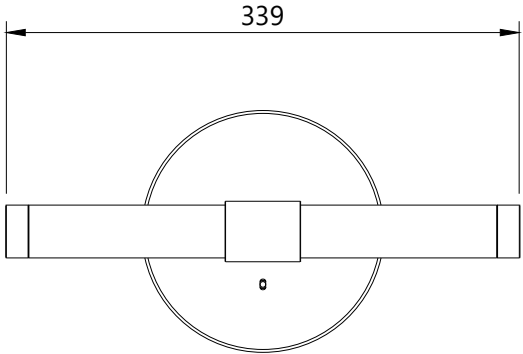

# Product Dimensions

Twist Table Lamp

**R & S**  
Robertson

Dimensions may vary due to manufacturing tolerances.