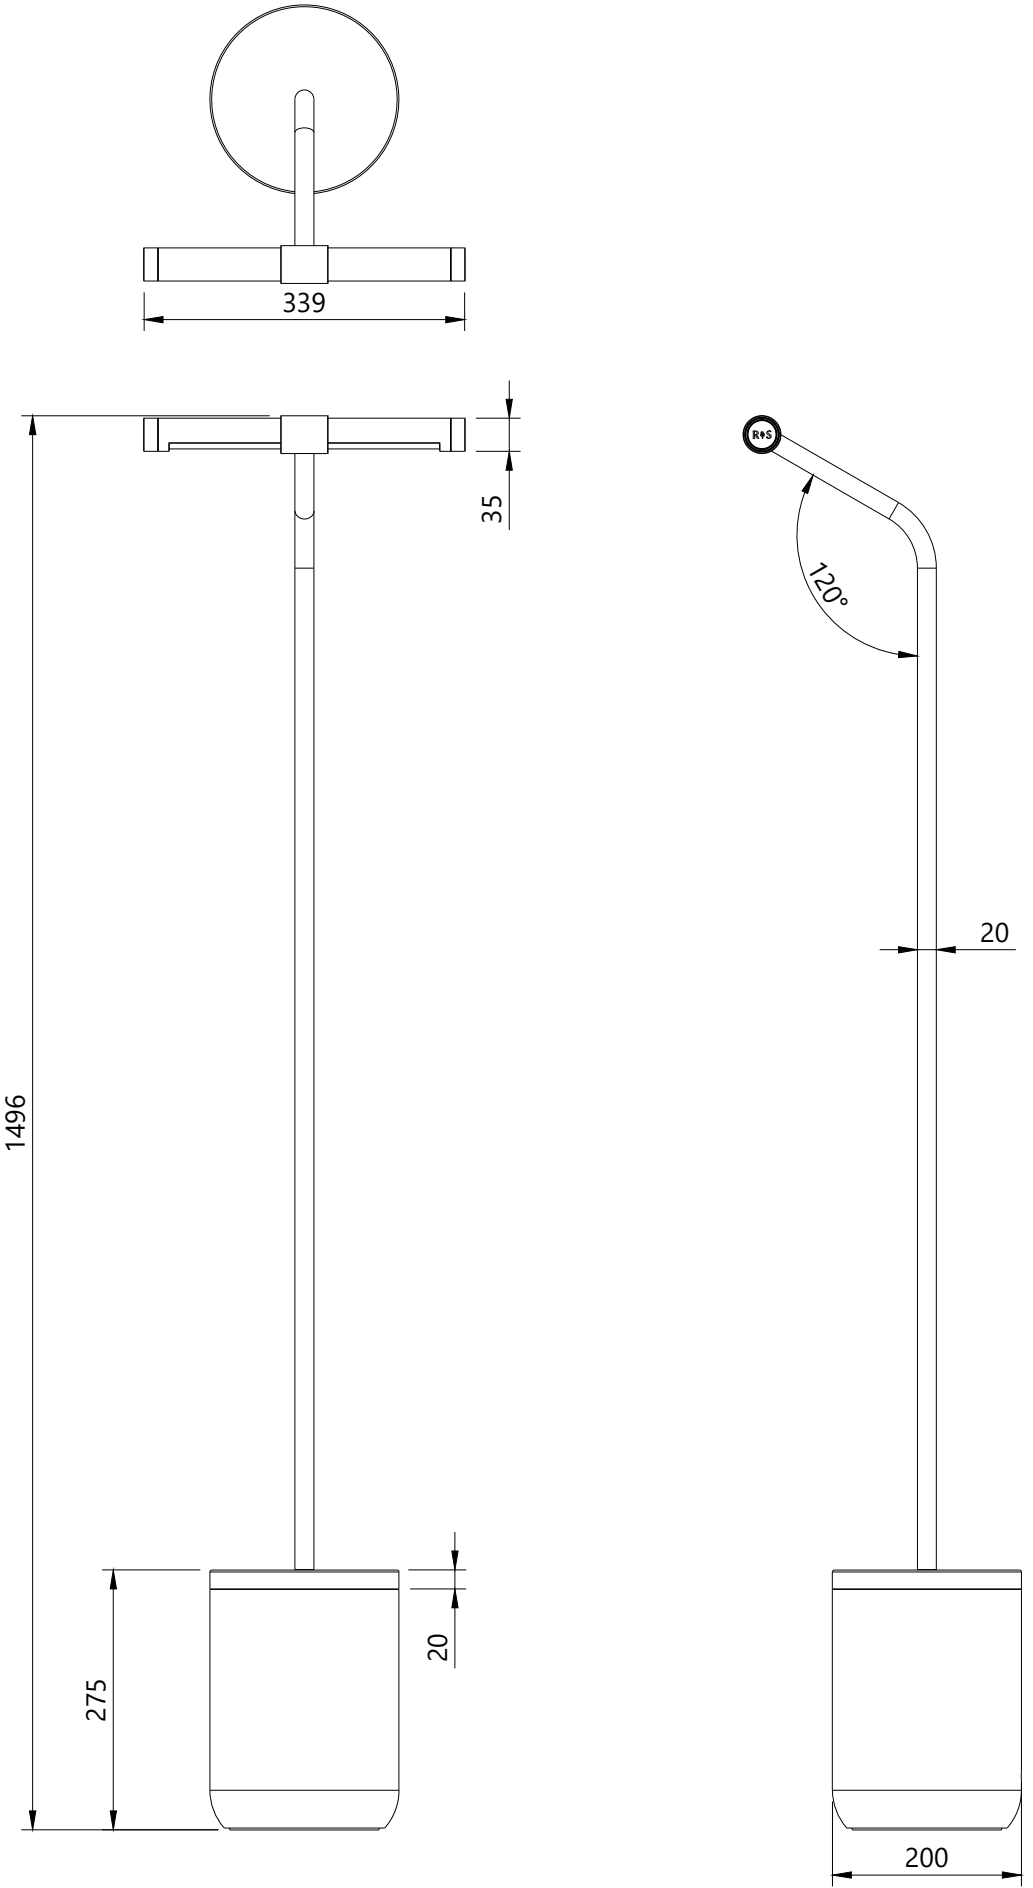

# Product Dimensions

Twist Floor Lamp

R & S  
Robertson

Dimensions may vary due to manufacturing tolerances.