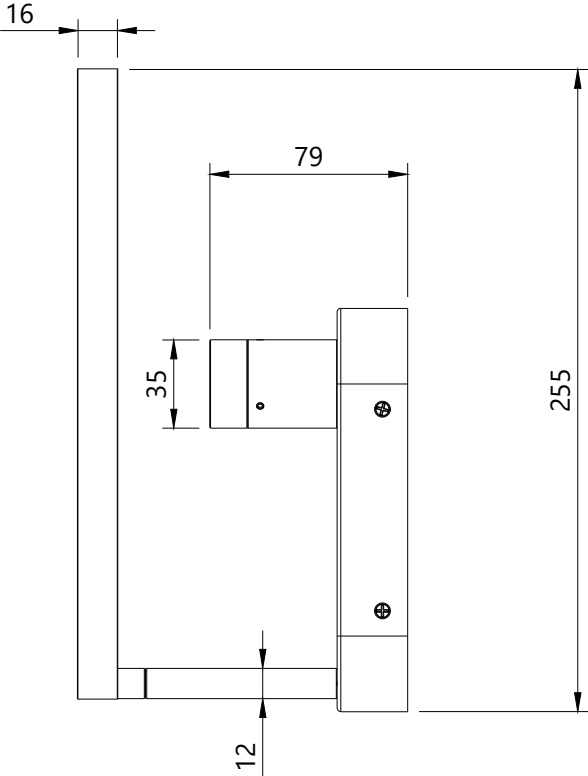

Product Dimensions

Swizzle Wall Lamp

R & S
Robertson

Dimensions may vary due to manufacturing tolerances.