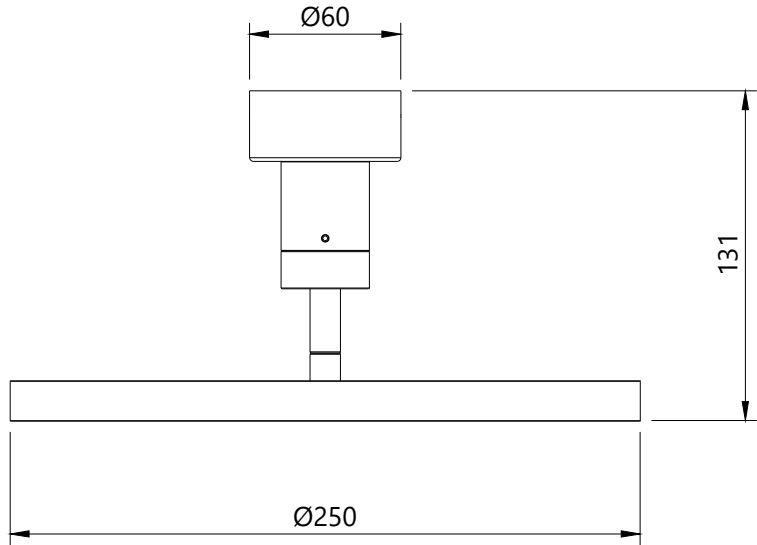

Product Dimensions

Swizzle Wall Lamp

R & S
Robertson

Dimensions may vary due to manufacturing tolerances.