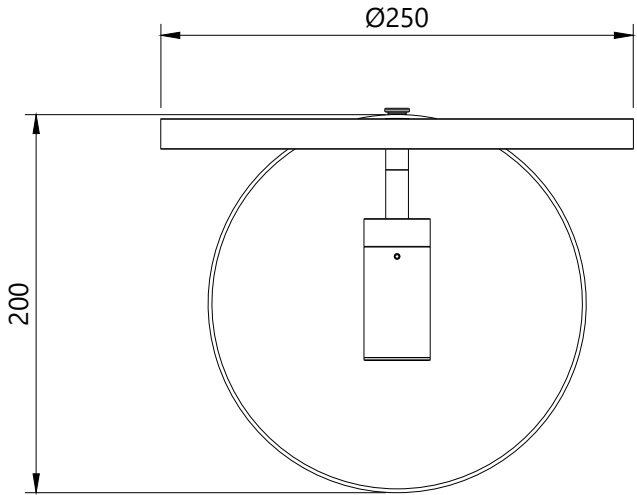

Product Dimensions

Swizzle Table Lamp

R & S
Robertson

Dimensions may vary due to manufacturing tolerances.