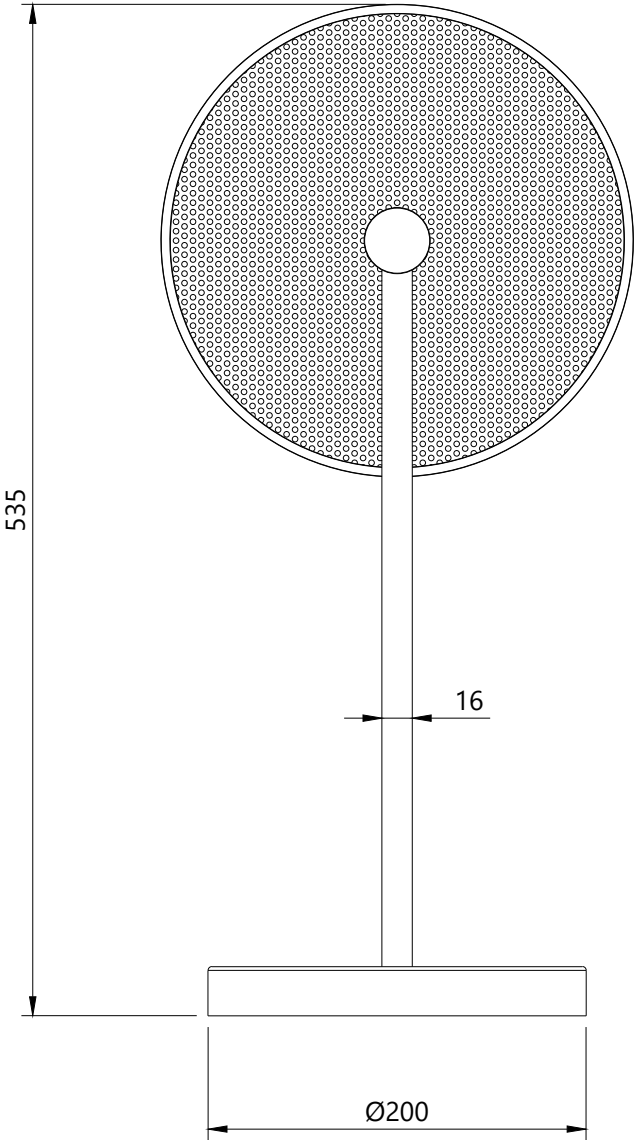

Product Dimensions

Swizzle Table Lamp

R & S
Robertson

Dimensions may vary due to manufacturing tolerances.