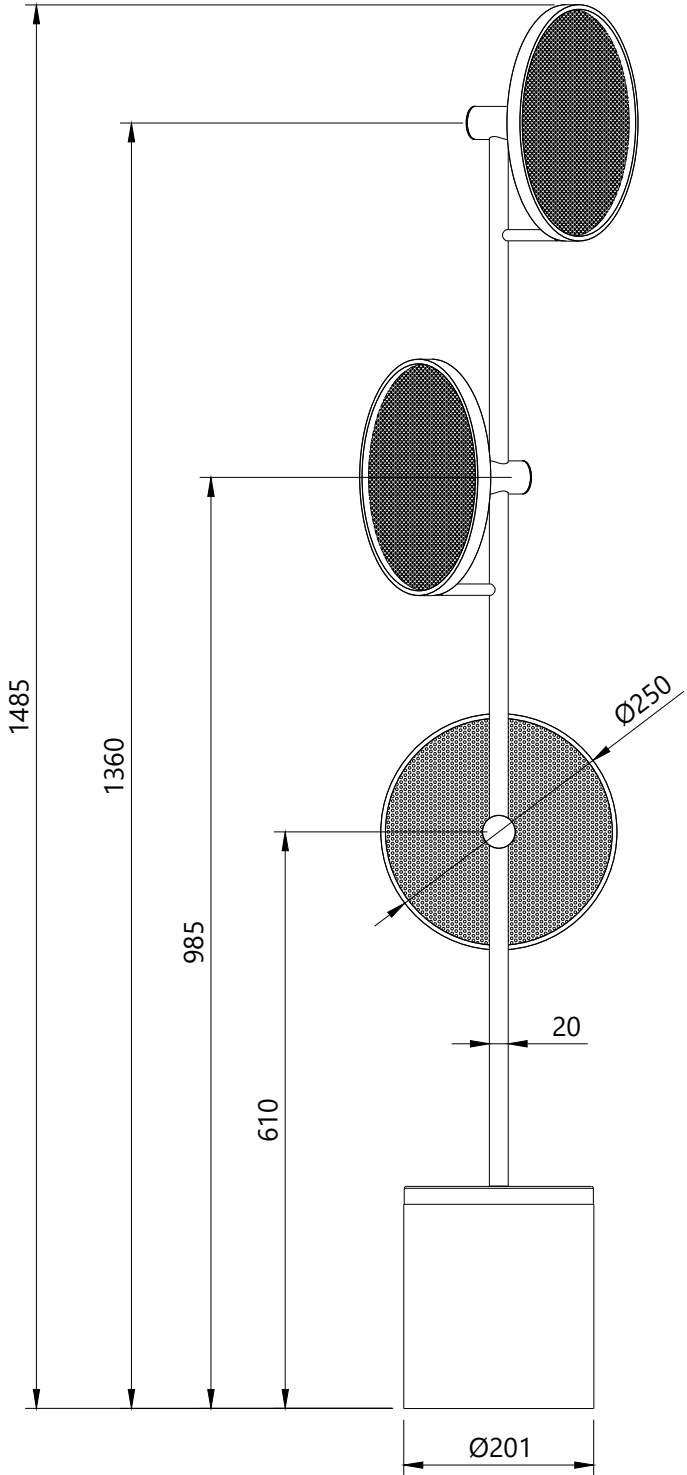

Product Dimensions

Swizzle Floor Lamp

R & S
Robertson

Dimensions may vary due to manufacturing tolerances.