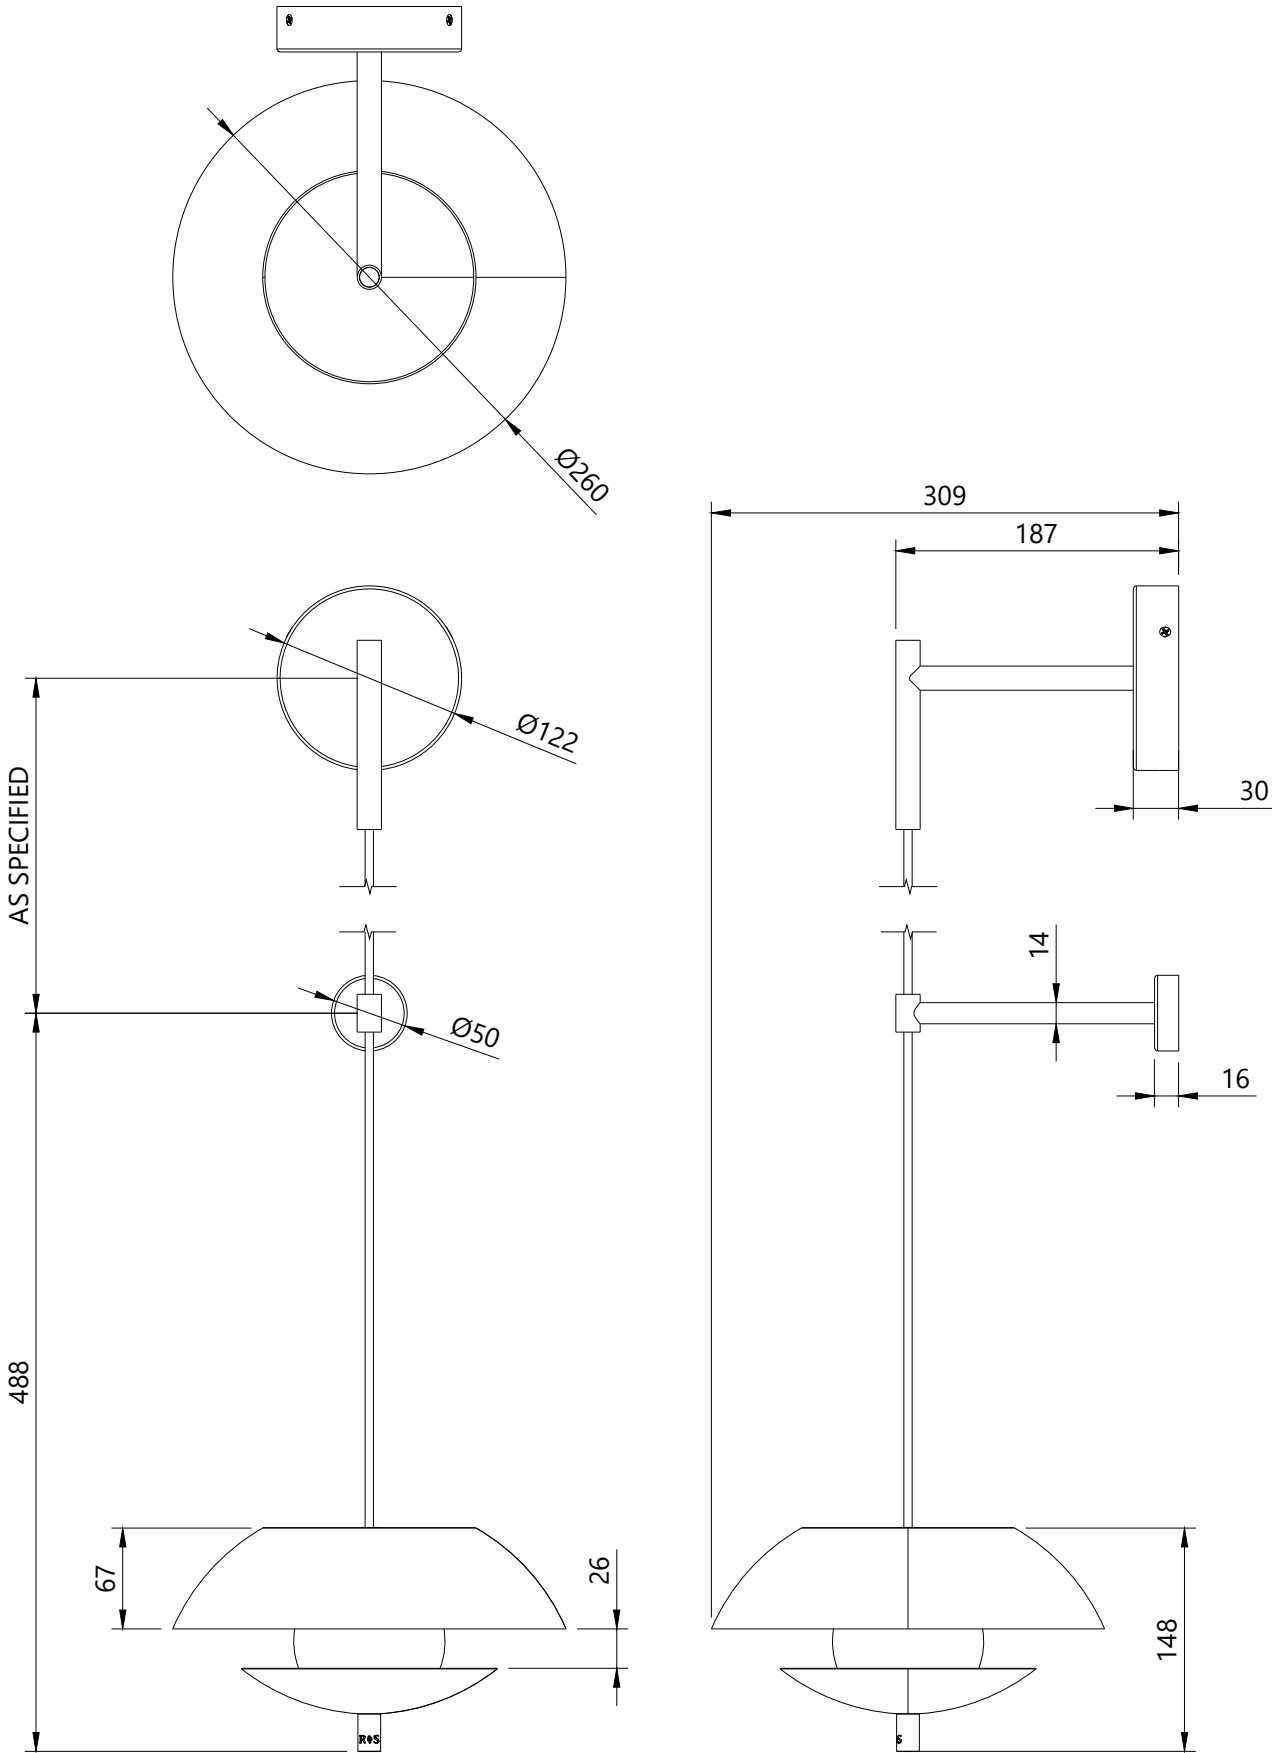

# Product Dimensions

Pearl Wall Lamp

# R & S Robertson

Dimensions may vary due to manufacturing tolerances.