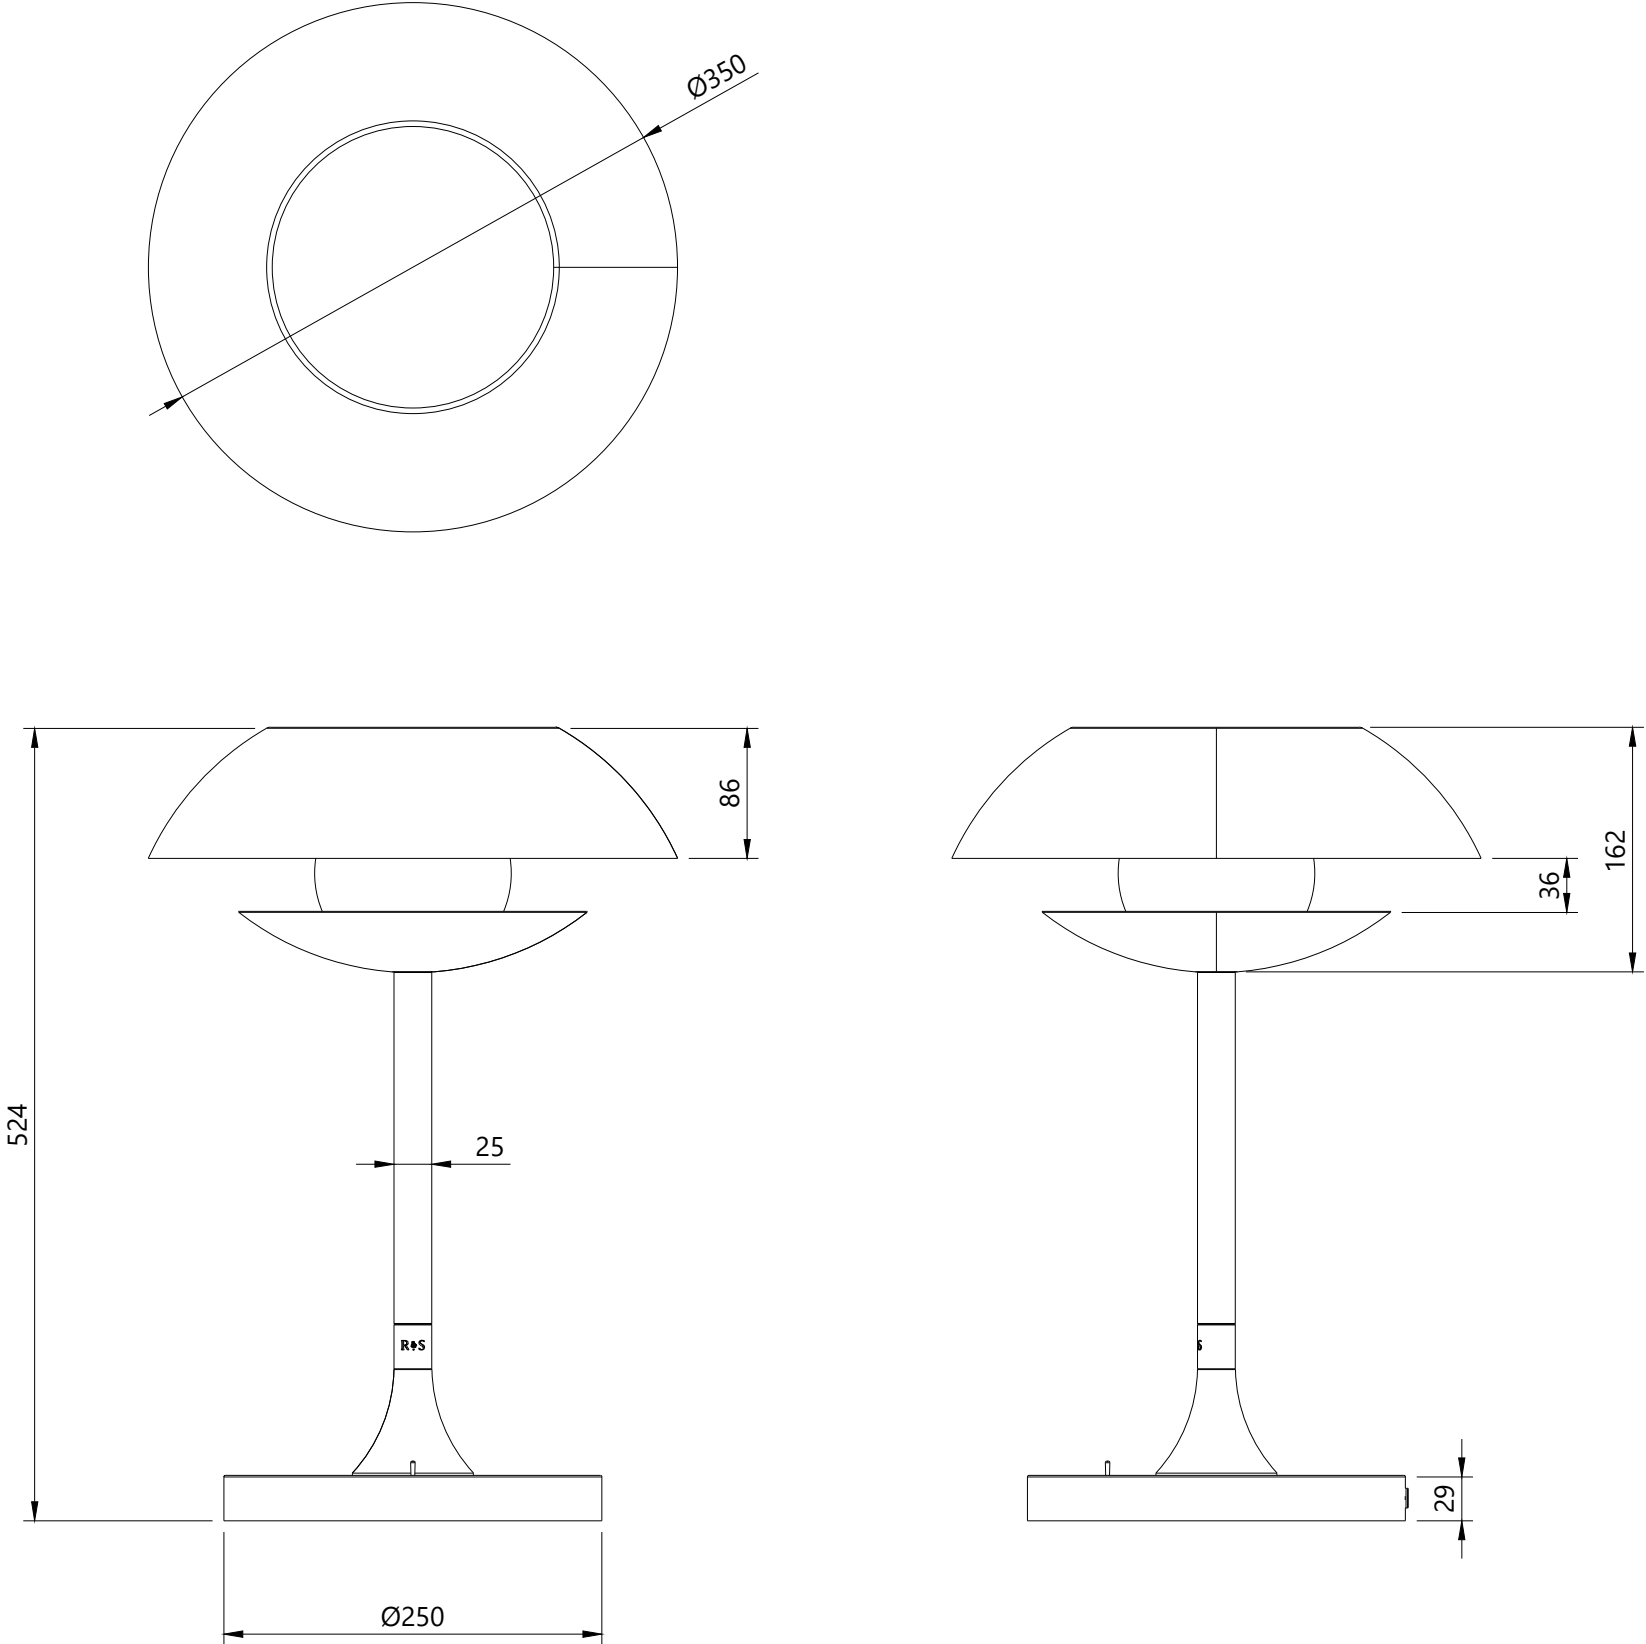

Product Dimensions

Pearl Table Lamp

R & S
Robertson

Dimensions may vary due to manufacturing tolerances.