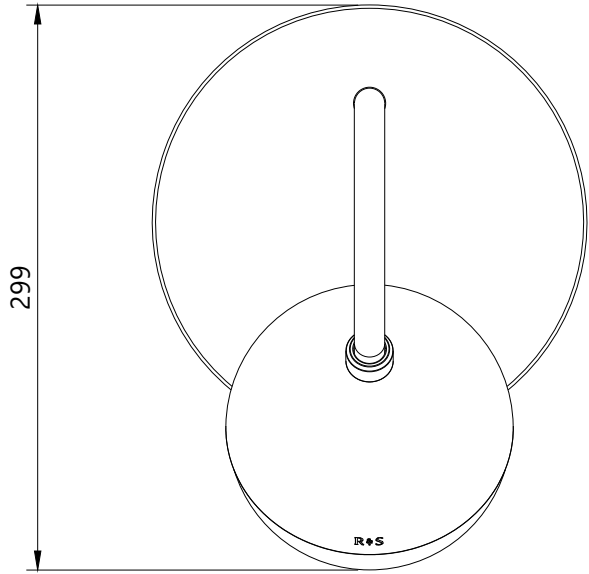

Product Dimensions

Peak Table Lamp

R & S
Robertson

Dimensions may vary due to manufacturing tolerances.