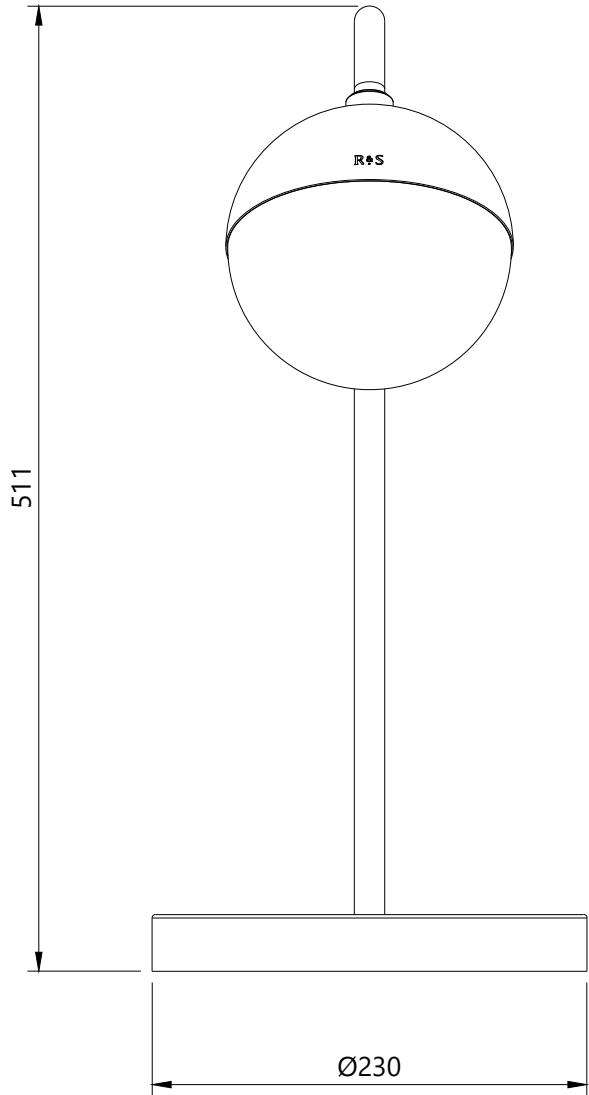

Product Dimensions

Peak Table Lamp

R & S
Robertson

Dimensions may vary due to manufacturing tolerances.