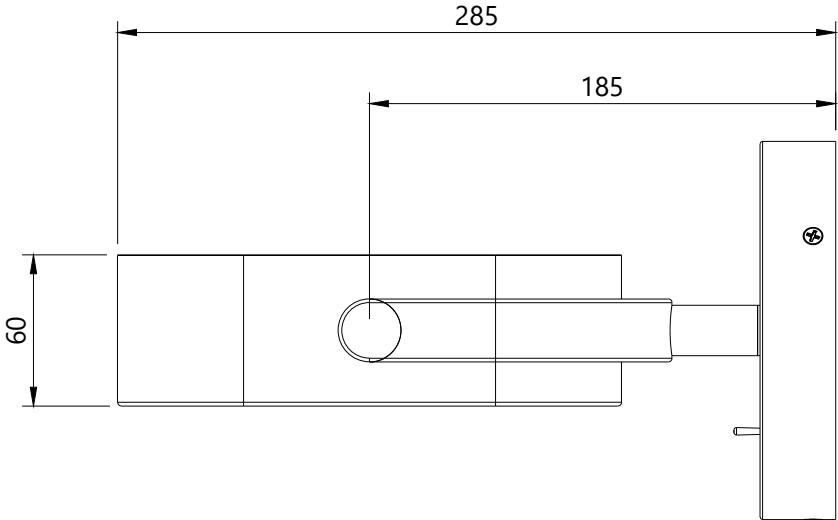

Product Dimensions

Jazz Wall Lamp

R & S Robertson

Dimensions may vary due to manufacturing tolerances.