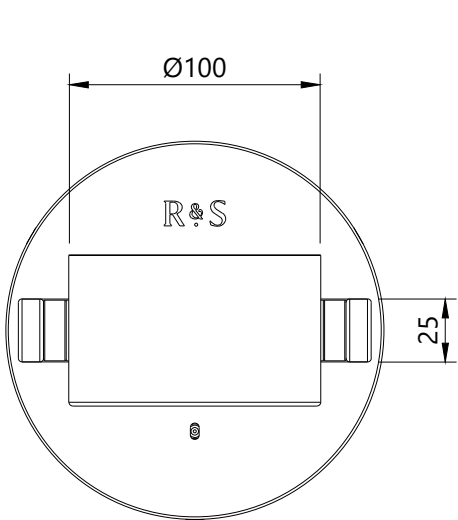

Product Dimensions

Jazz Wall Lamp

R & S Robertson

Dimensions may vary due to manufacturing tolerances.