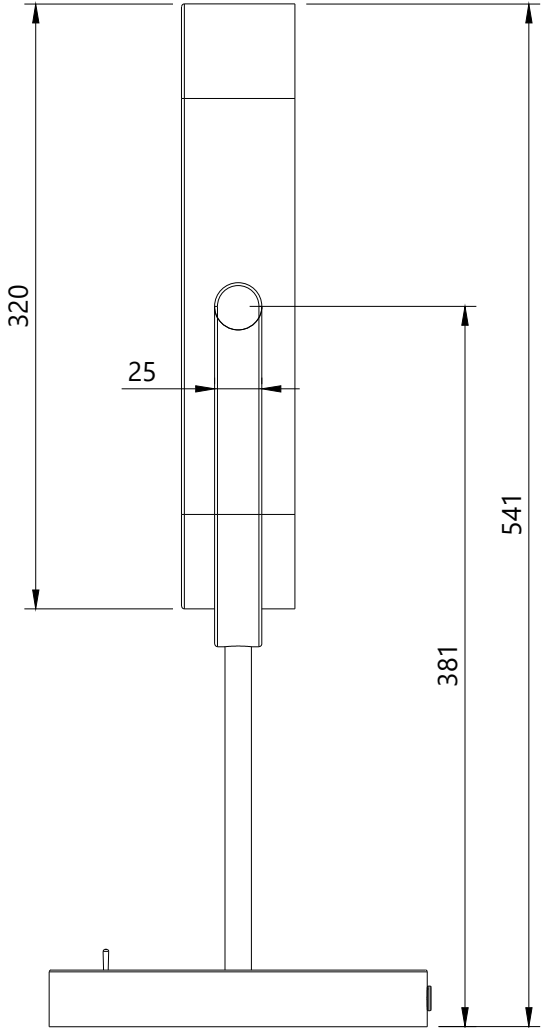

Product Dimensions

Jazz Table Lamp

R & S
Robertson

Dimensions may vary due to manufacturing tolerances.