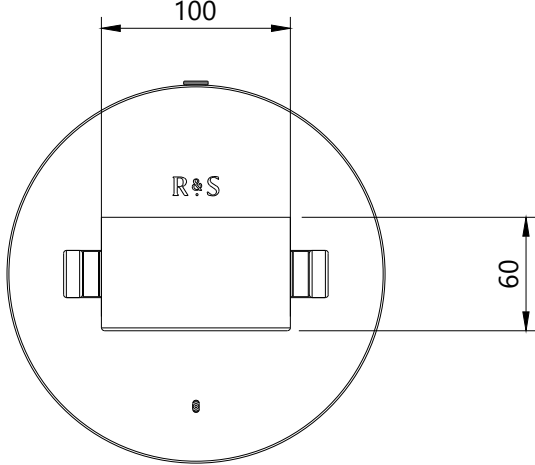

Product Dimensions

Jazz Table Lamp

R & S
Robertson

Dimensions may vary due to manufacturing tolerances.