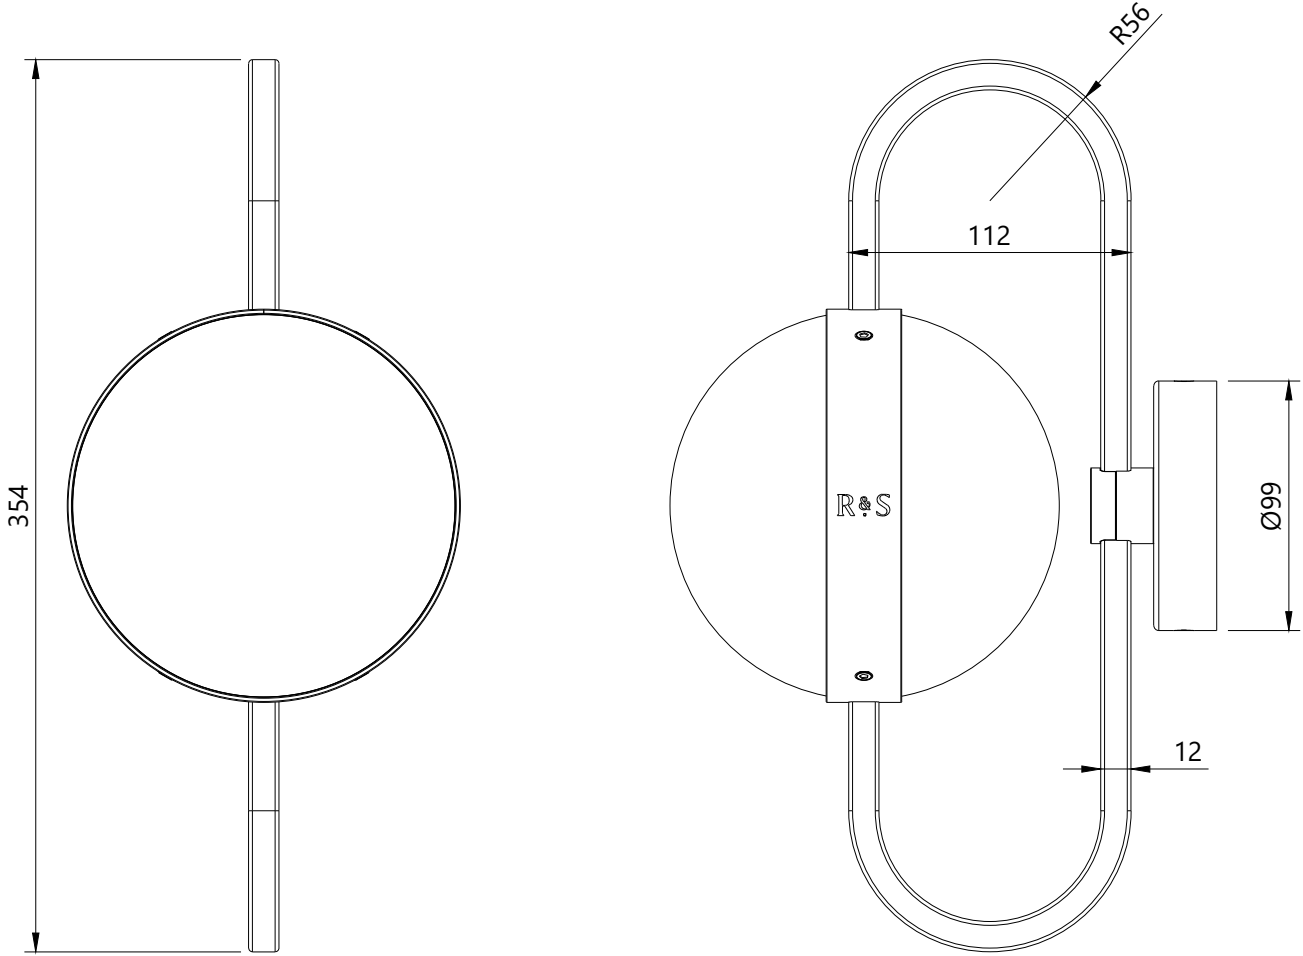

Product Dimensions

Daisy Wall Lamp

R & S Robertson

Dimensions may vary due to manufacturing tolerances.