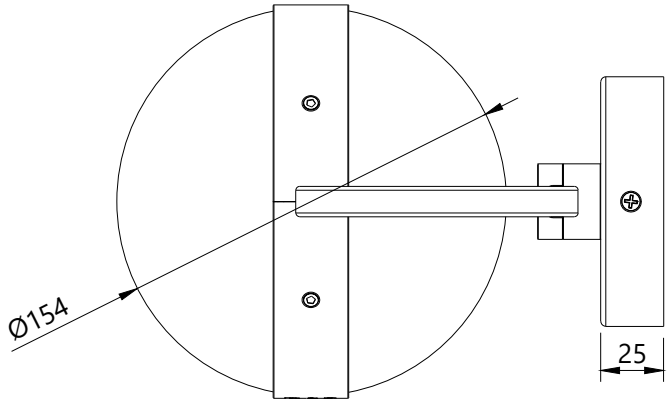

Product Dimensions

Daisy Wall Lamp

R & S Robertson

Dimensions may vary due to manufacturing tolerances.