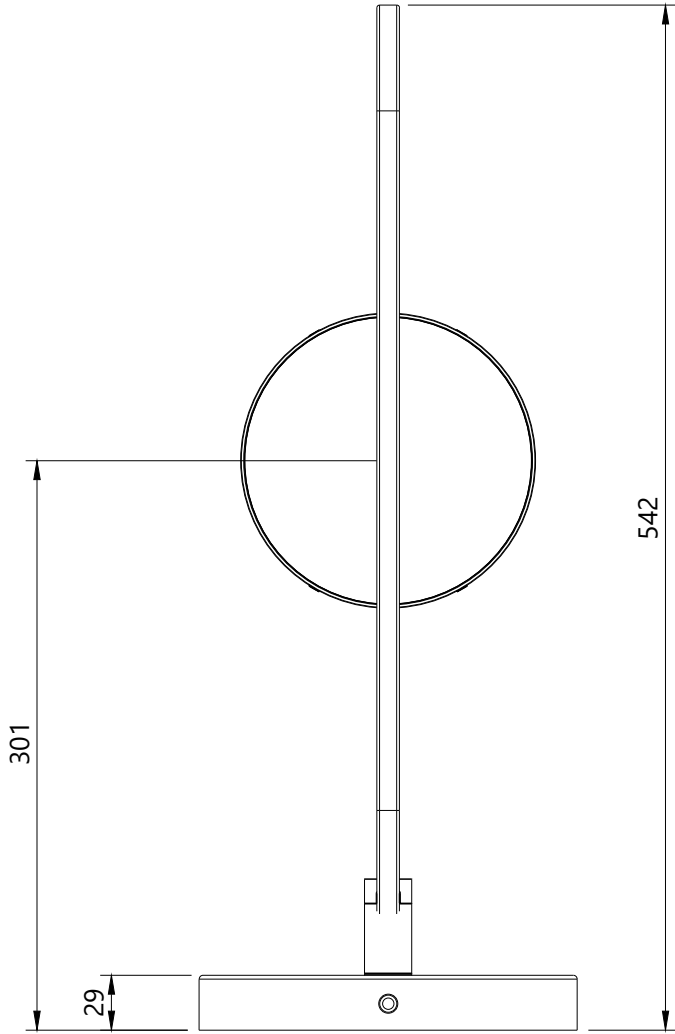

Product Dimensions

Daisy Table Lamp

R & S
Robertson

Dimensions may vary due to manufacturing tolerances.