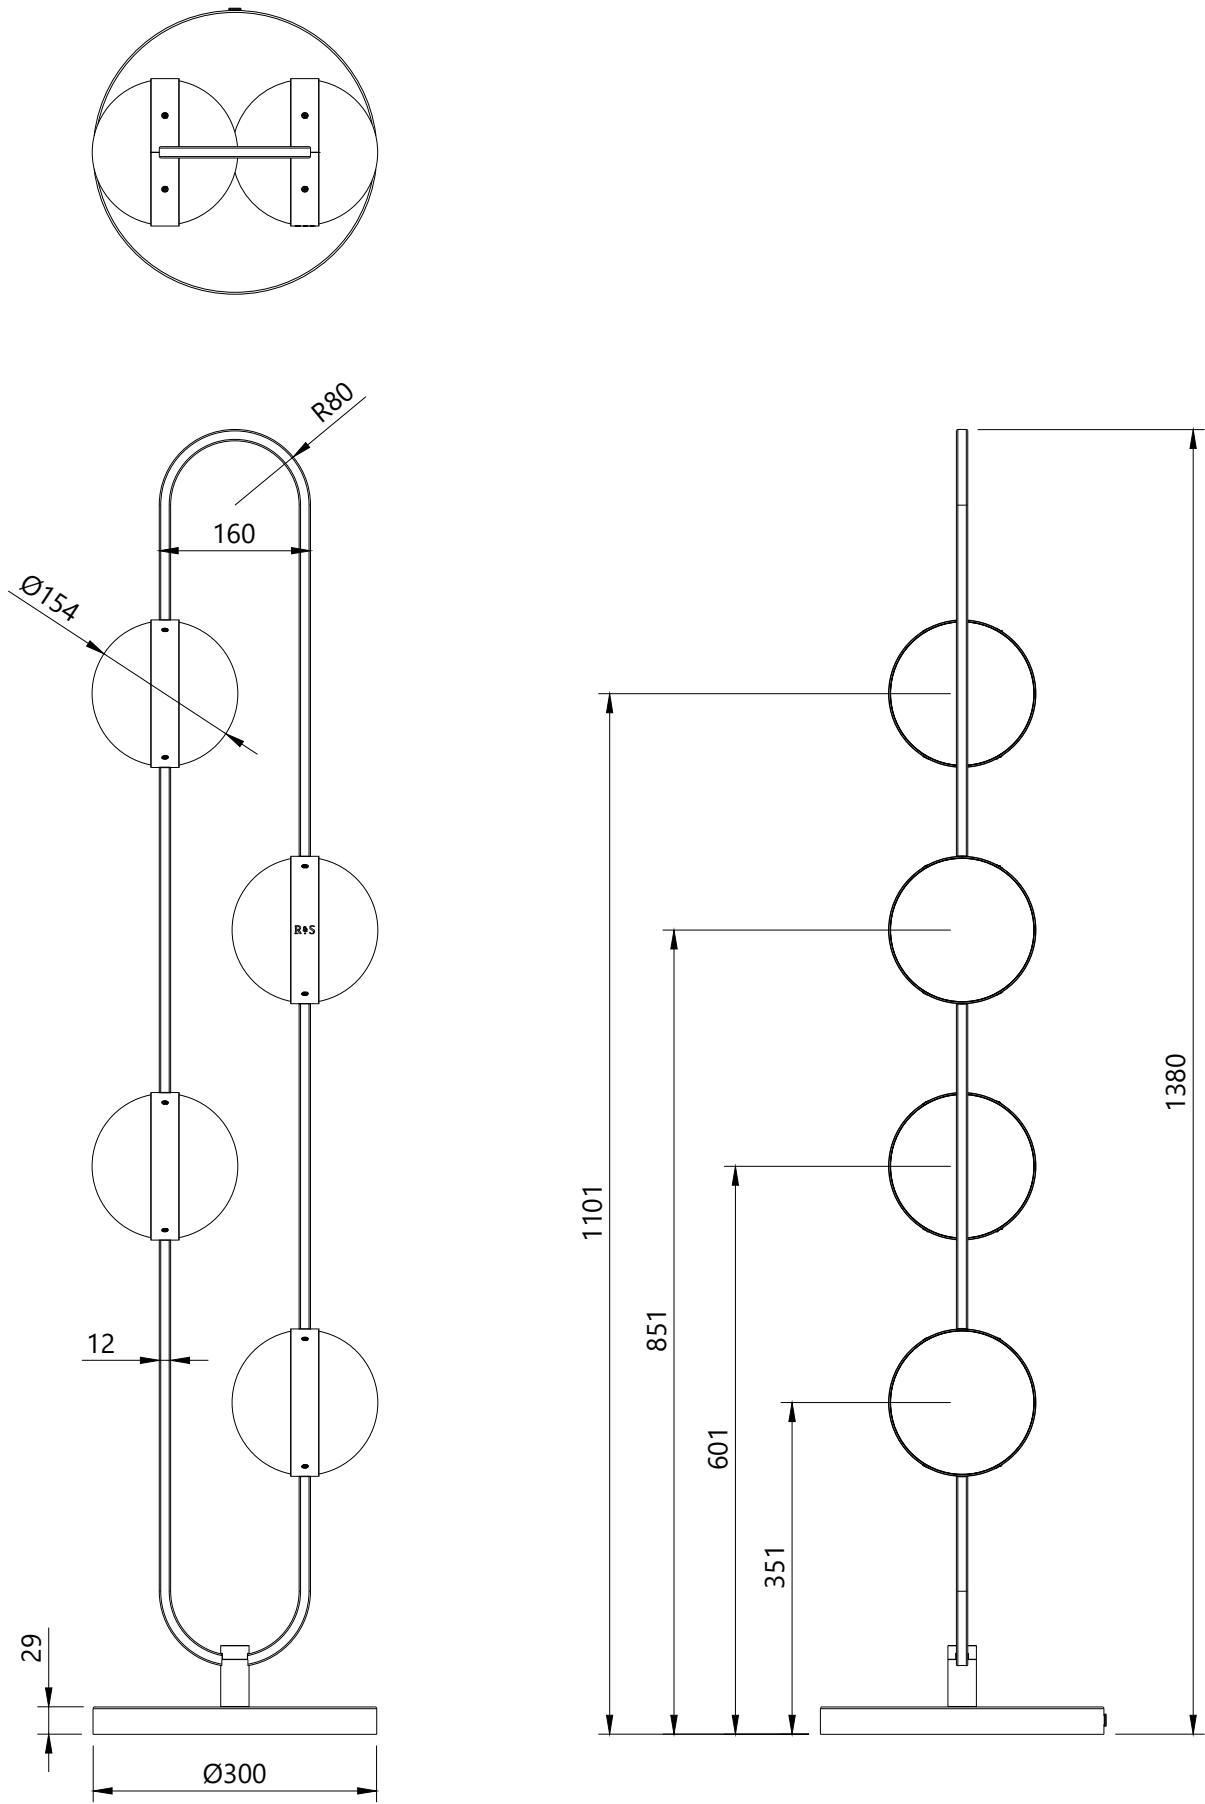

Product Dimensions

Daisy Floor Lamp

R & S
Robertson

Dimensions may vary due to manufacturing tolerances.