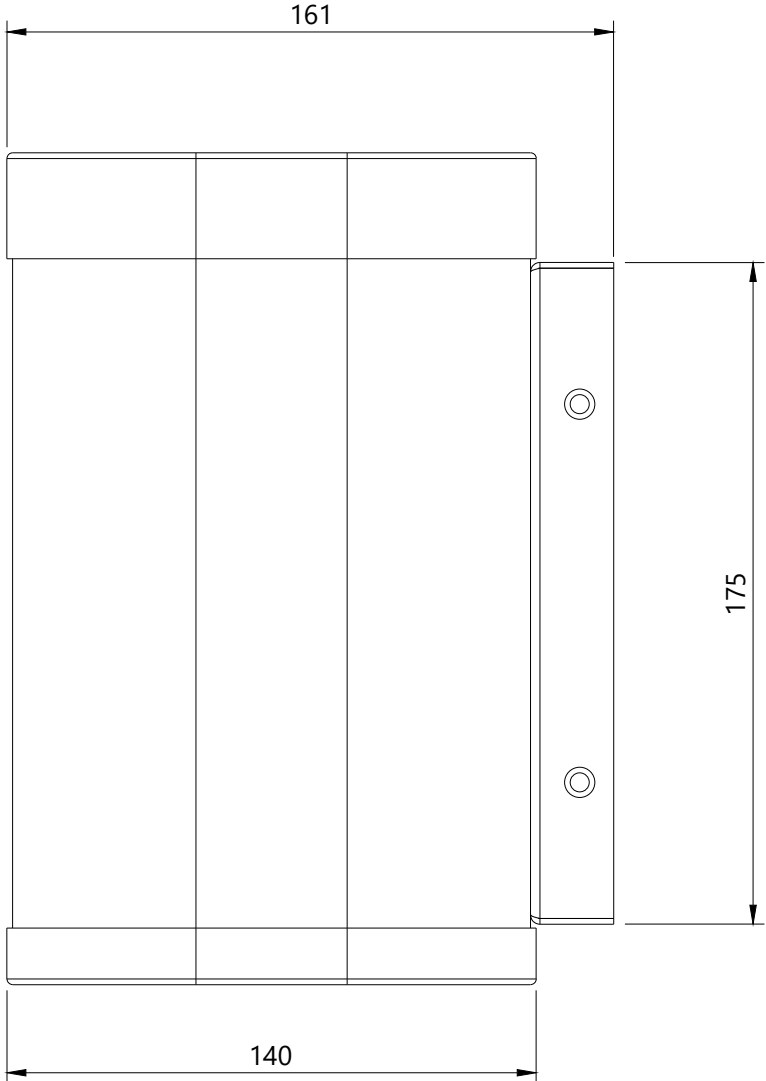

# Product Dimensions

Chicago Wall Small

**R & S**  
Robertson

Dimensions may vary due to manufacturing tolerances.