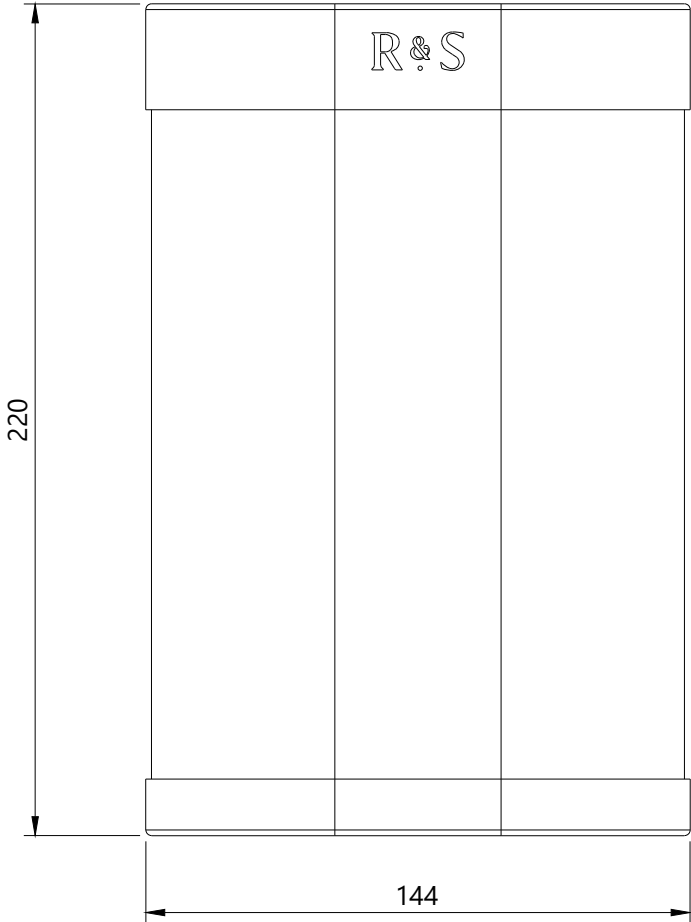

# Product Dimensions

Chicago Wall Small

**R & S**  
Robertson

Dimensions may vary due to manufacturing tolerances.