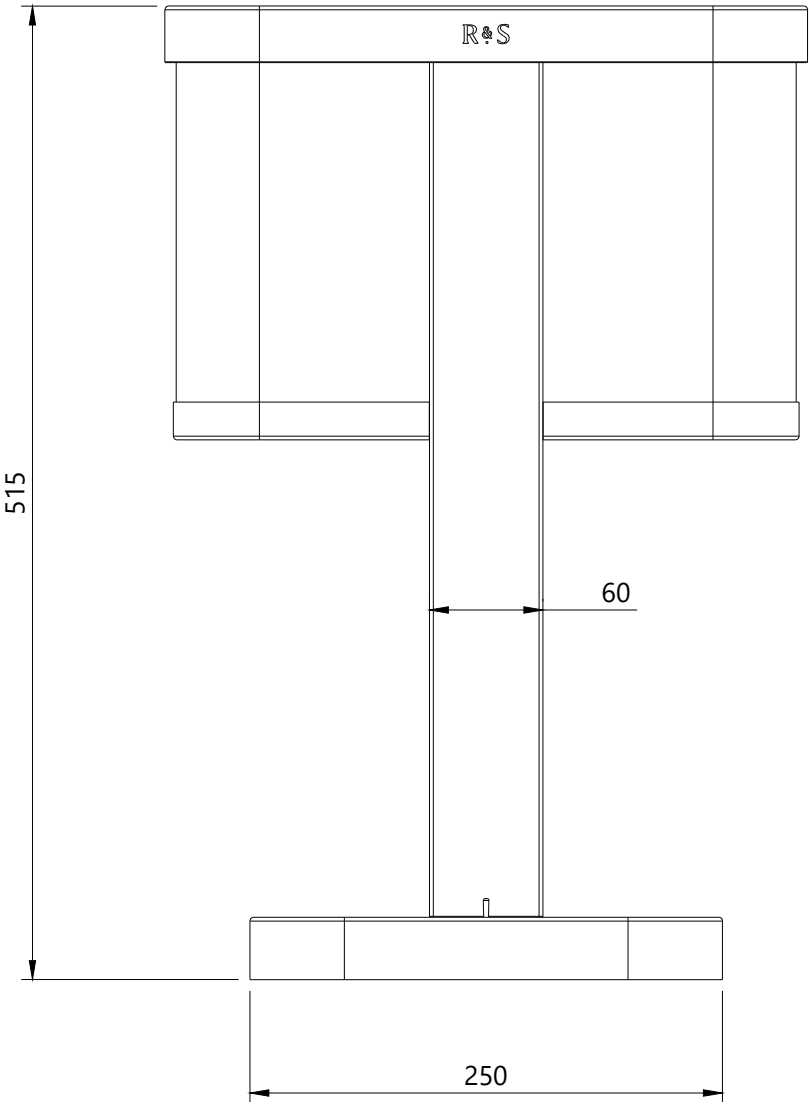

Product Dimensions

Chicago Table Lamp

R & S
Robertson

Dimensions may vary due to manufacturing tolerances.