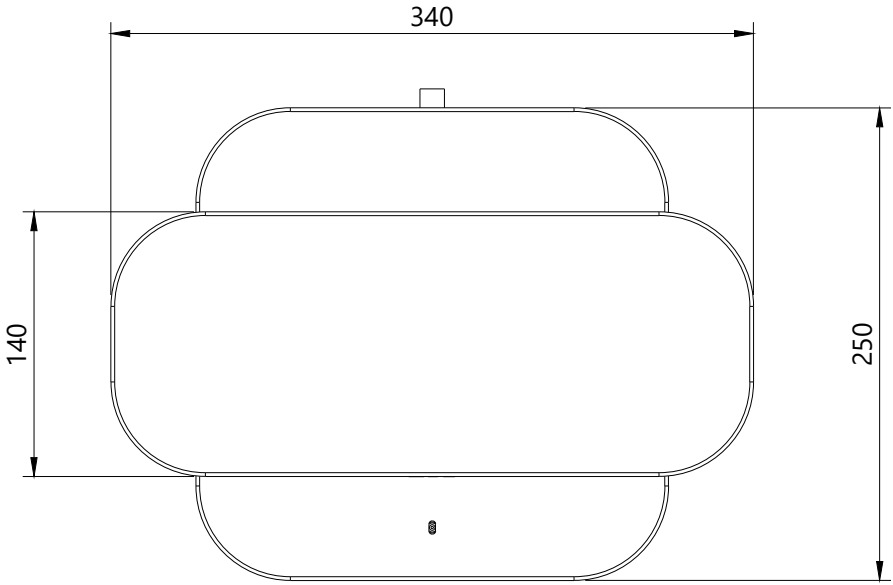

Product Dimensions

Chicago Table Lamp

R & S
Robertson

Dimensions may vary due to manufacturing tolerances.