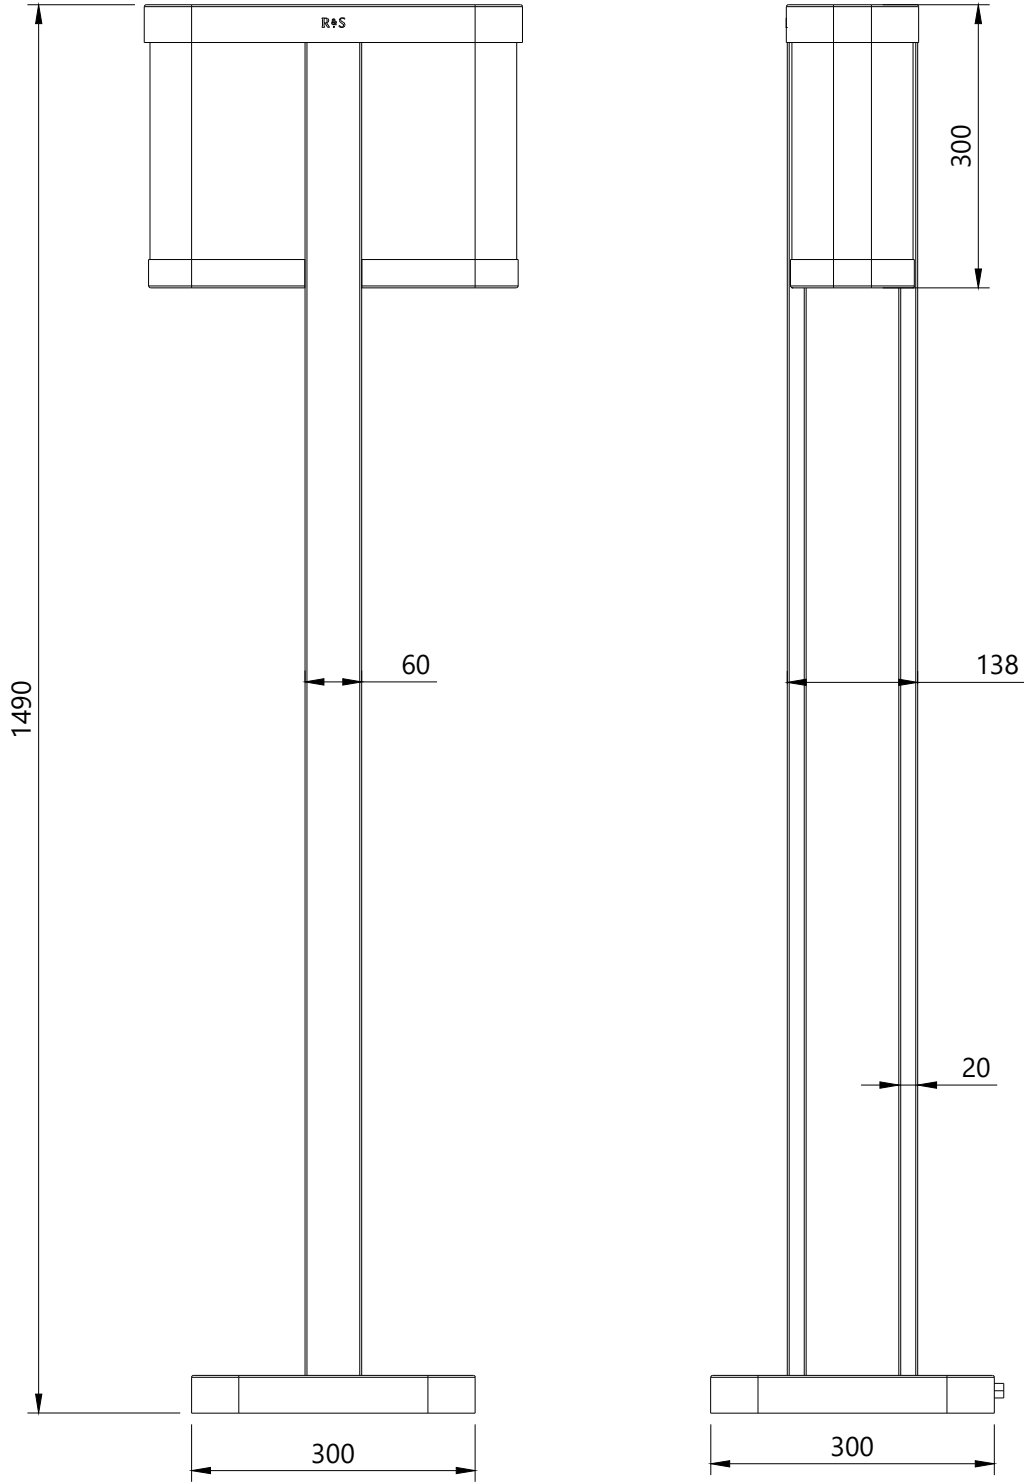

Product Dimensions

Chicago Floor Lamp

R & S
Robertson

Dimensions may vary due to manufacturing tolerances.