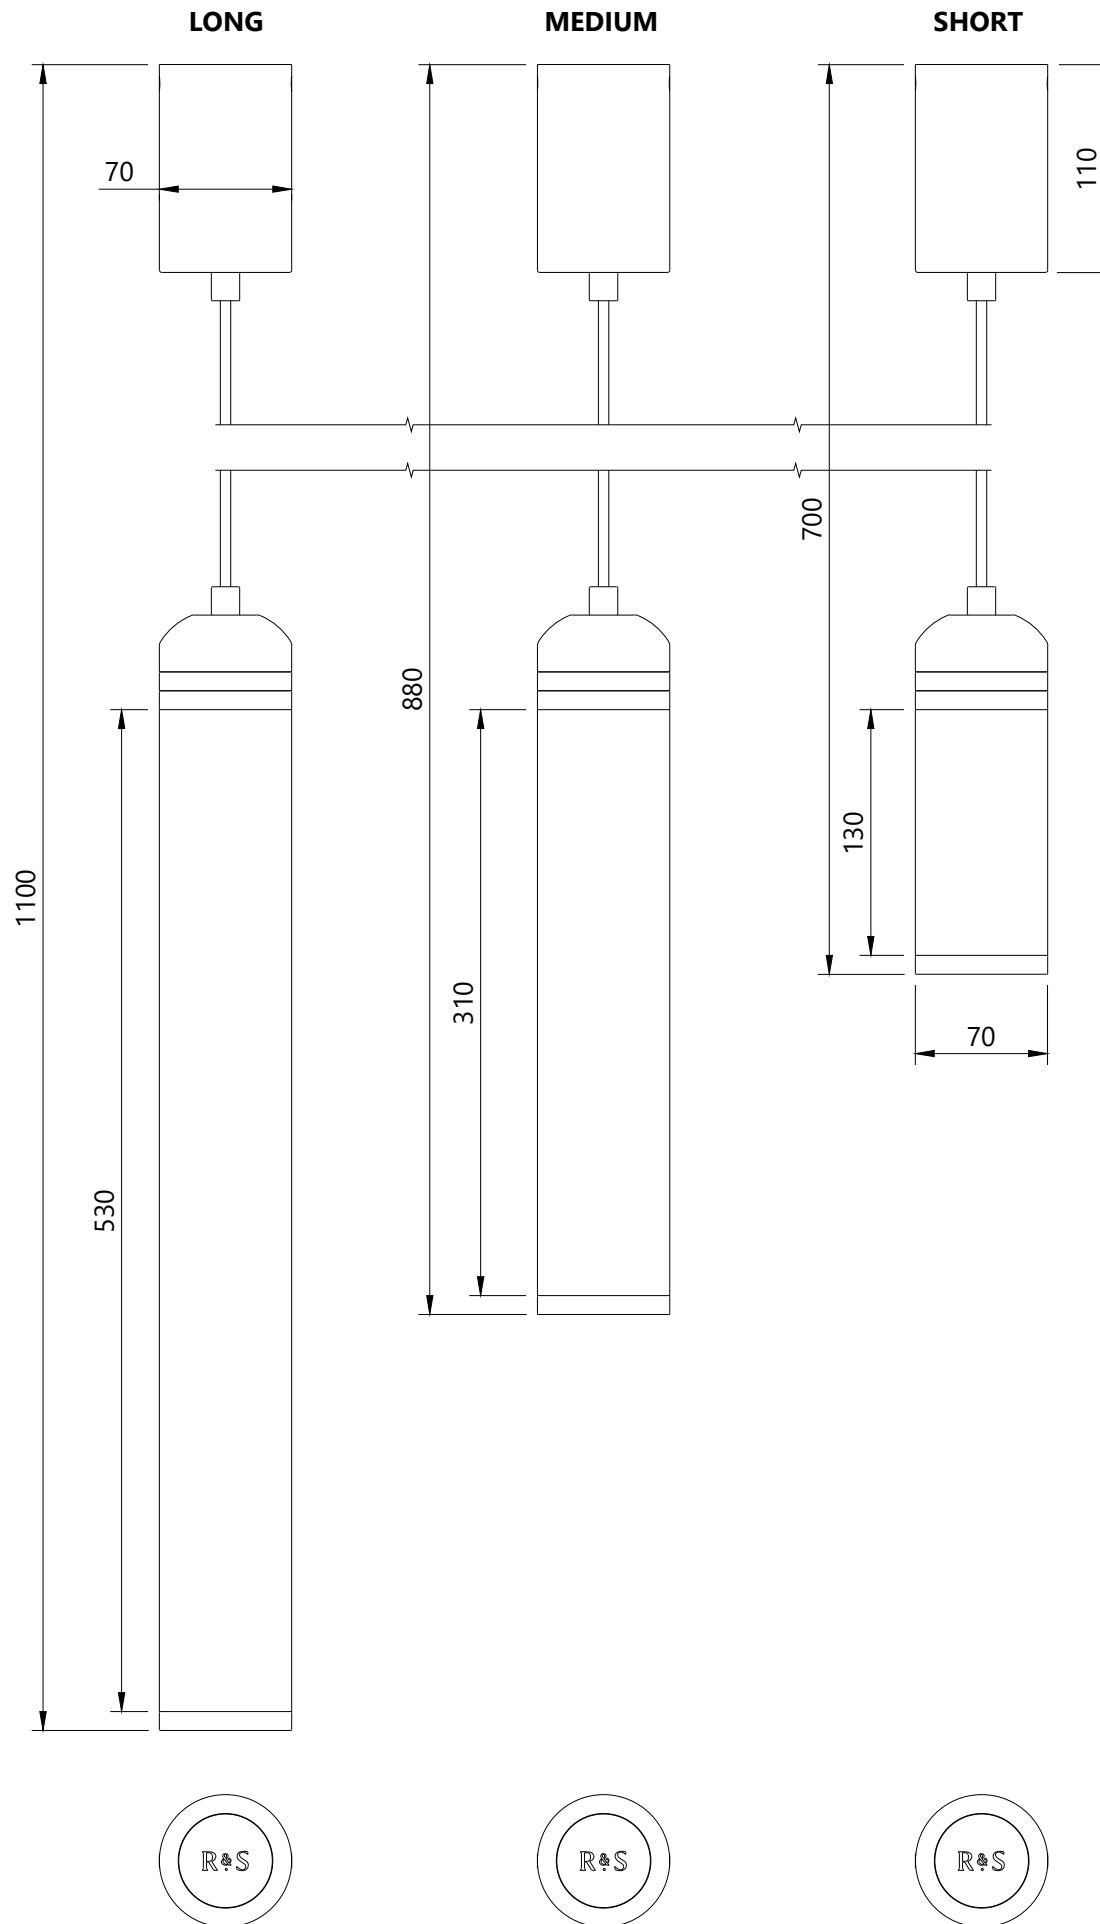

Product Dimensions

Boston Ceiling

SIZES SOLD INDIVIDUALLY

R & S

Robertson

Dimensions may vary due to manufacturing tolerances.