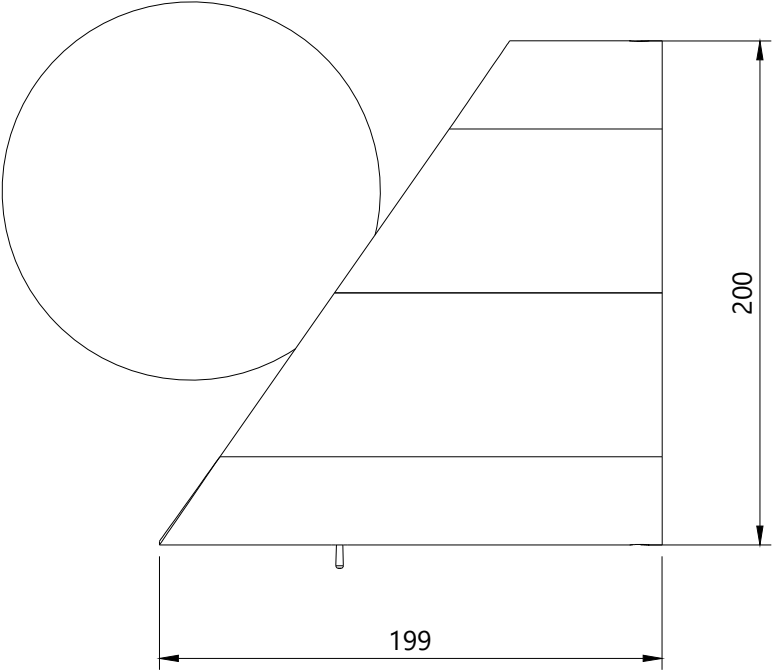

Product Dimensions

Vienna Wall Lamp

R & S
Robertson

Dimensions may vary due to manufacturing tolerances.