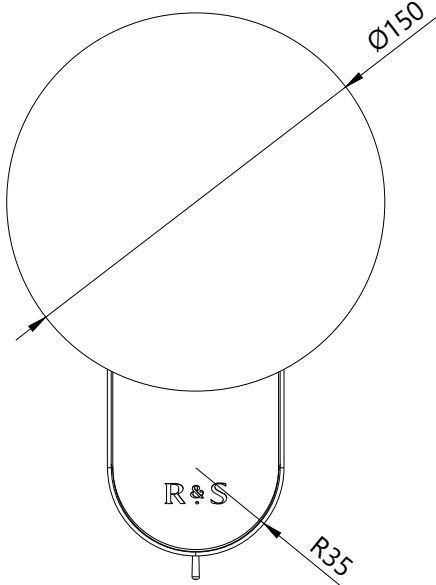

Product Dimensions

Vienna Wall Lamp

R & S
Robertson

Dimensions may vary due to manufacturing tolerances.