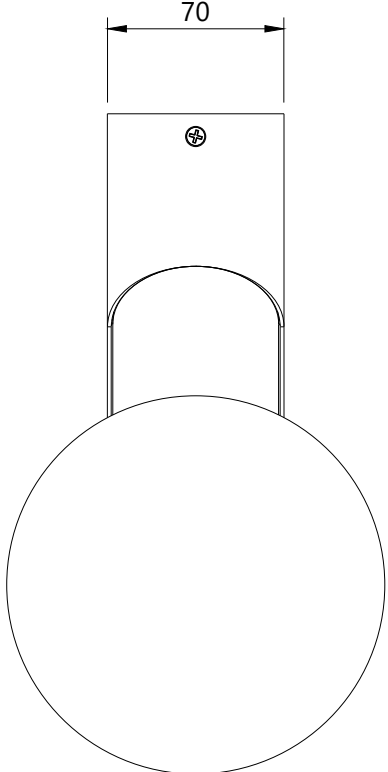

Product Dimensions

Vienna Wall Lamp

R & S
Robertson

Dimensions may vary due to manufacturing tolerances.