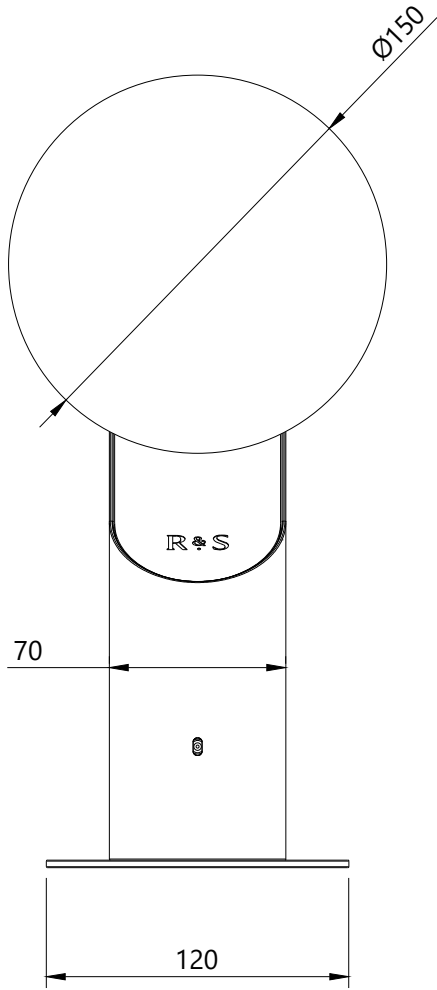

Product Dimensions

Vienna Desk Lamp

R & S
Robertson

Dimensions may vary due to manufacturing tolerances.