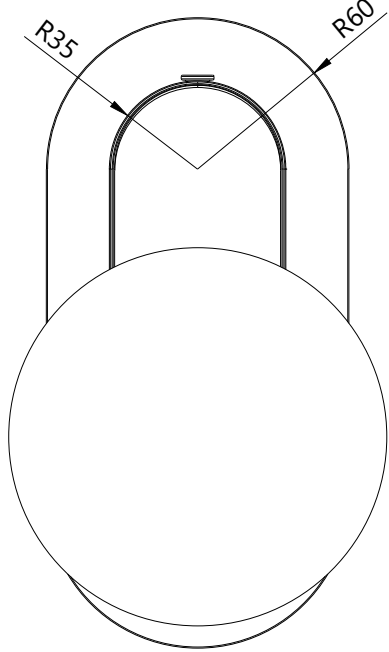

Product Dimensions

Vienna Desk Lamp

R & S
Robertson

Dimensions may vary due to manufacturing tolerances.