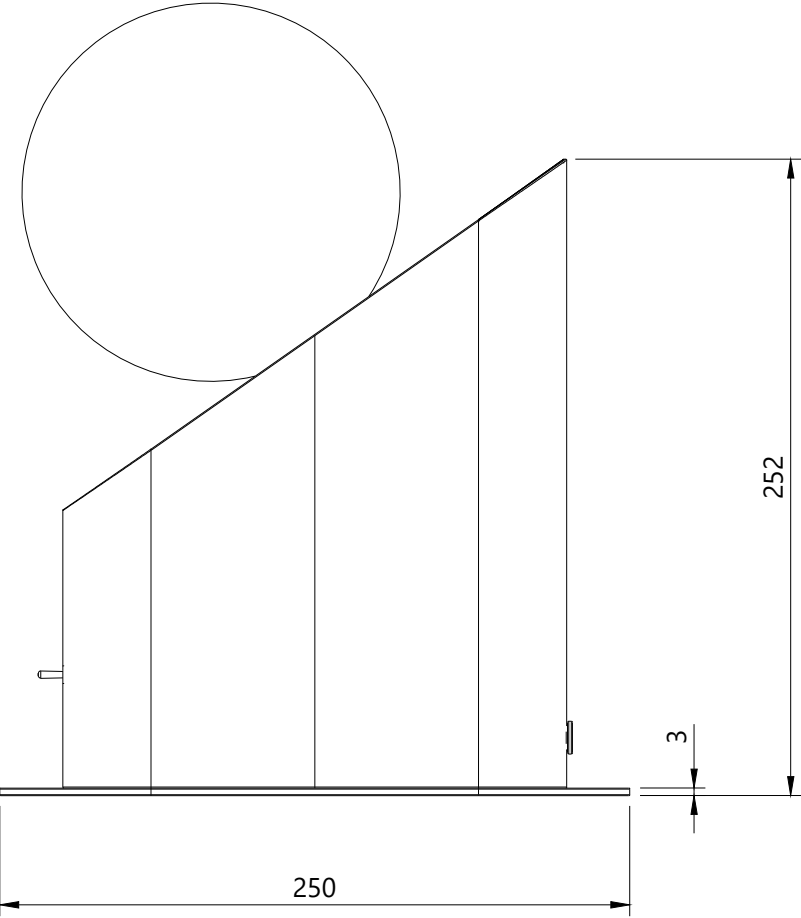

Product Dimensions

Vienna Desk Lamp

R & S
Robertson

Dimensions may vary due to manufacturing tolerances.