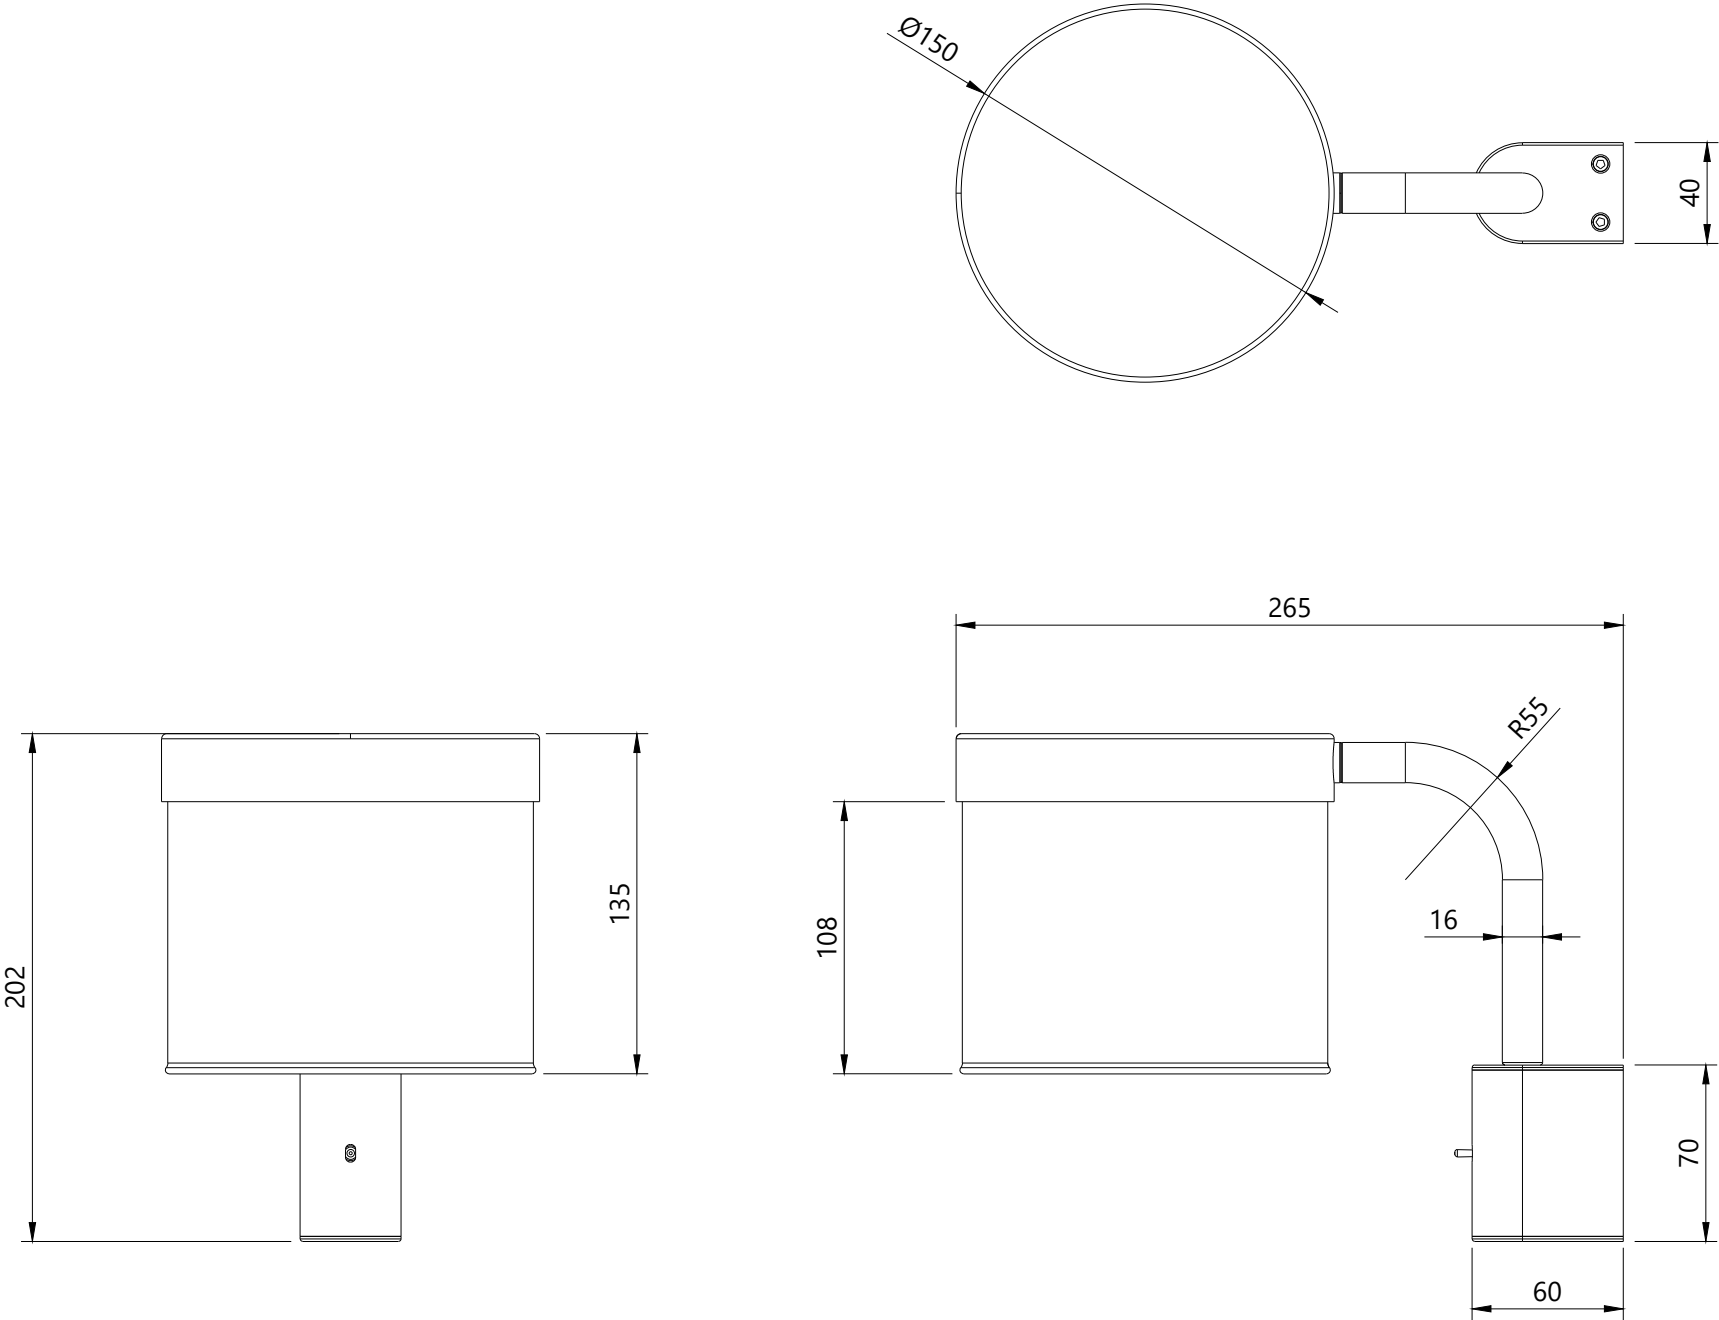

Product Dimensions

Hoop Wall Lamp

R & S
Robertson

Dimensions may vary due to manufacturing tolerances.