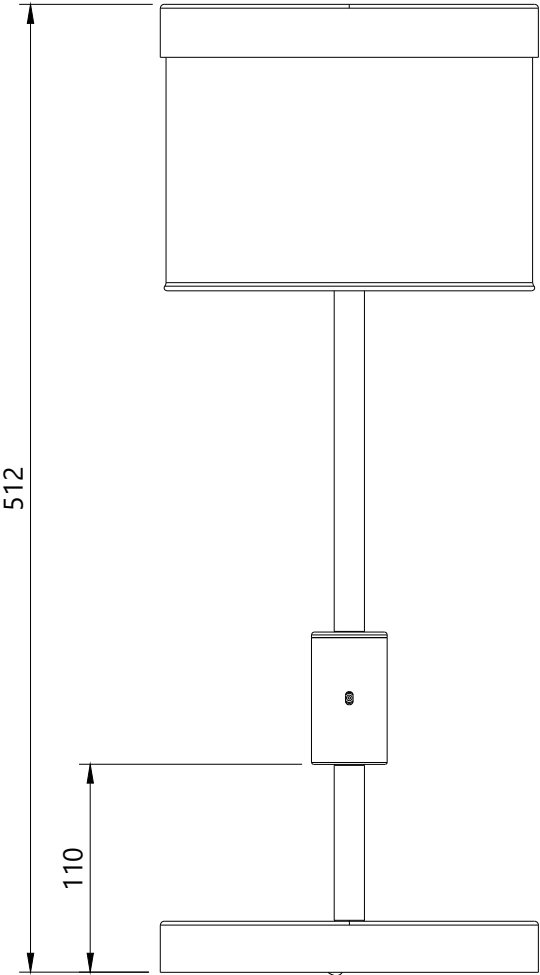

Product Dimensions

Hoop Table Lamp

R & S
Robertson

Dimensions may vary due to manufacturing tolerances.