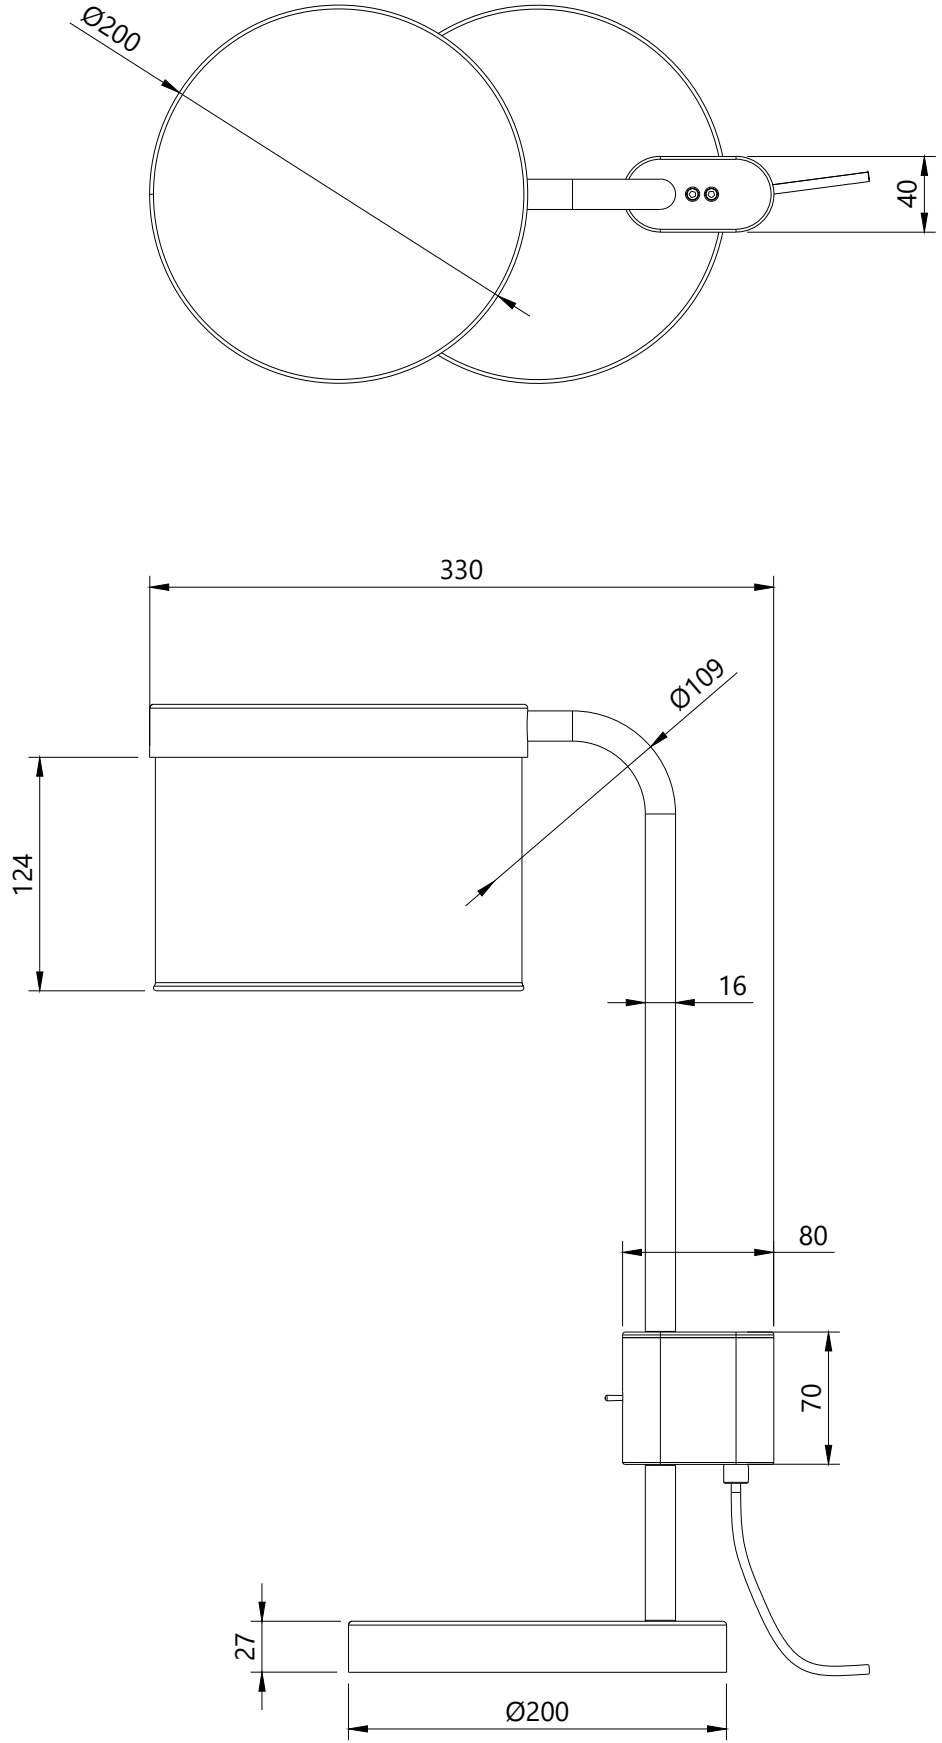

Product Dimensions

Hoop Table Lamp

R & S
Robertson

Dimensions may vary due to manufacturing tolerances.