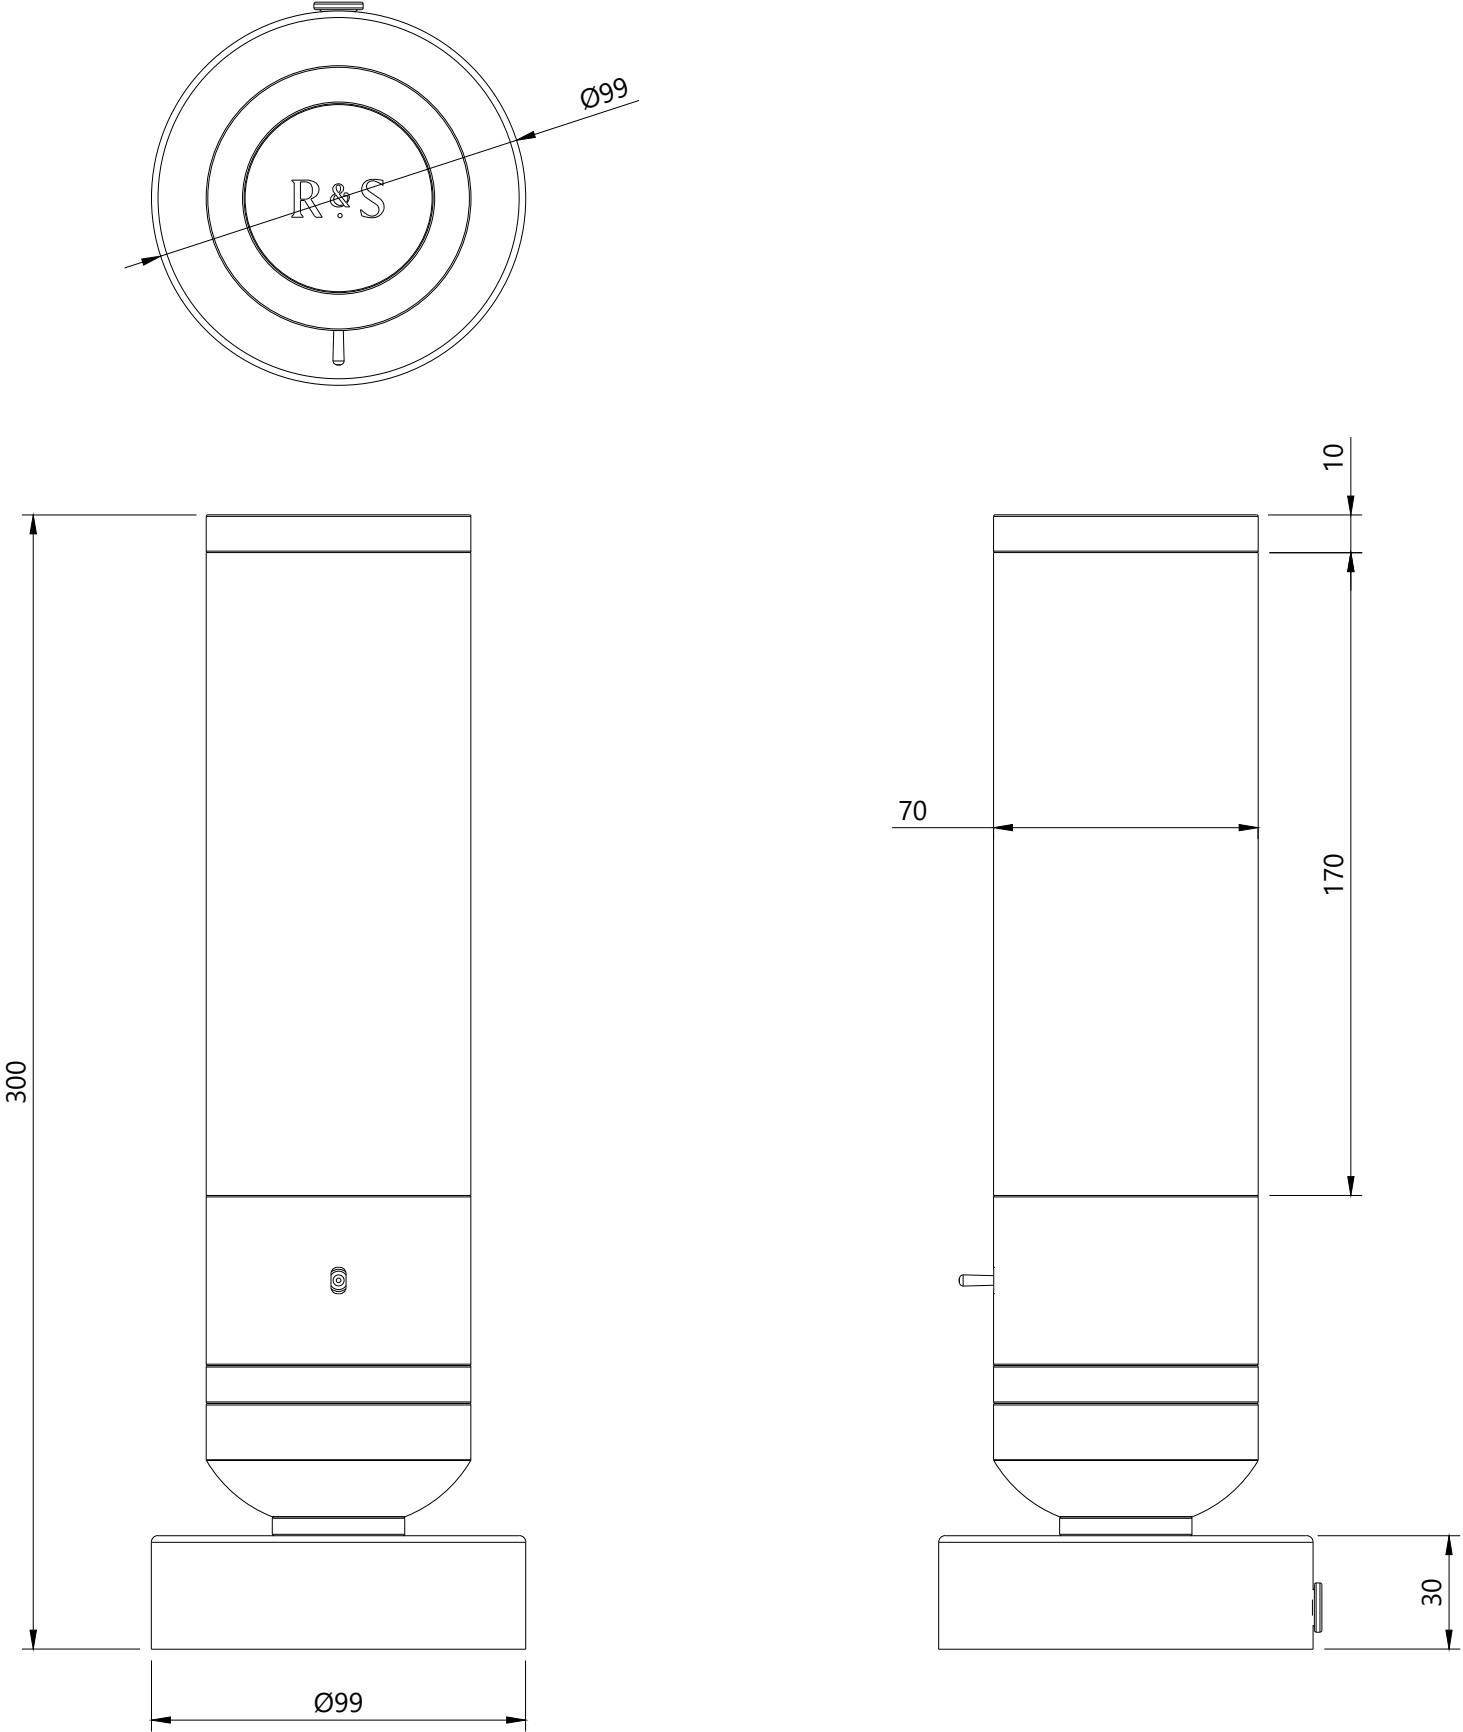

# Product Dimensions

Boston Table Lamp

R & S  
Robertson

Dimensions may vary due to manufacturing tolerances.