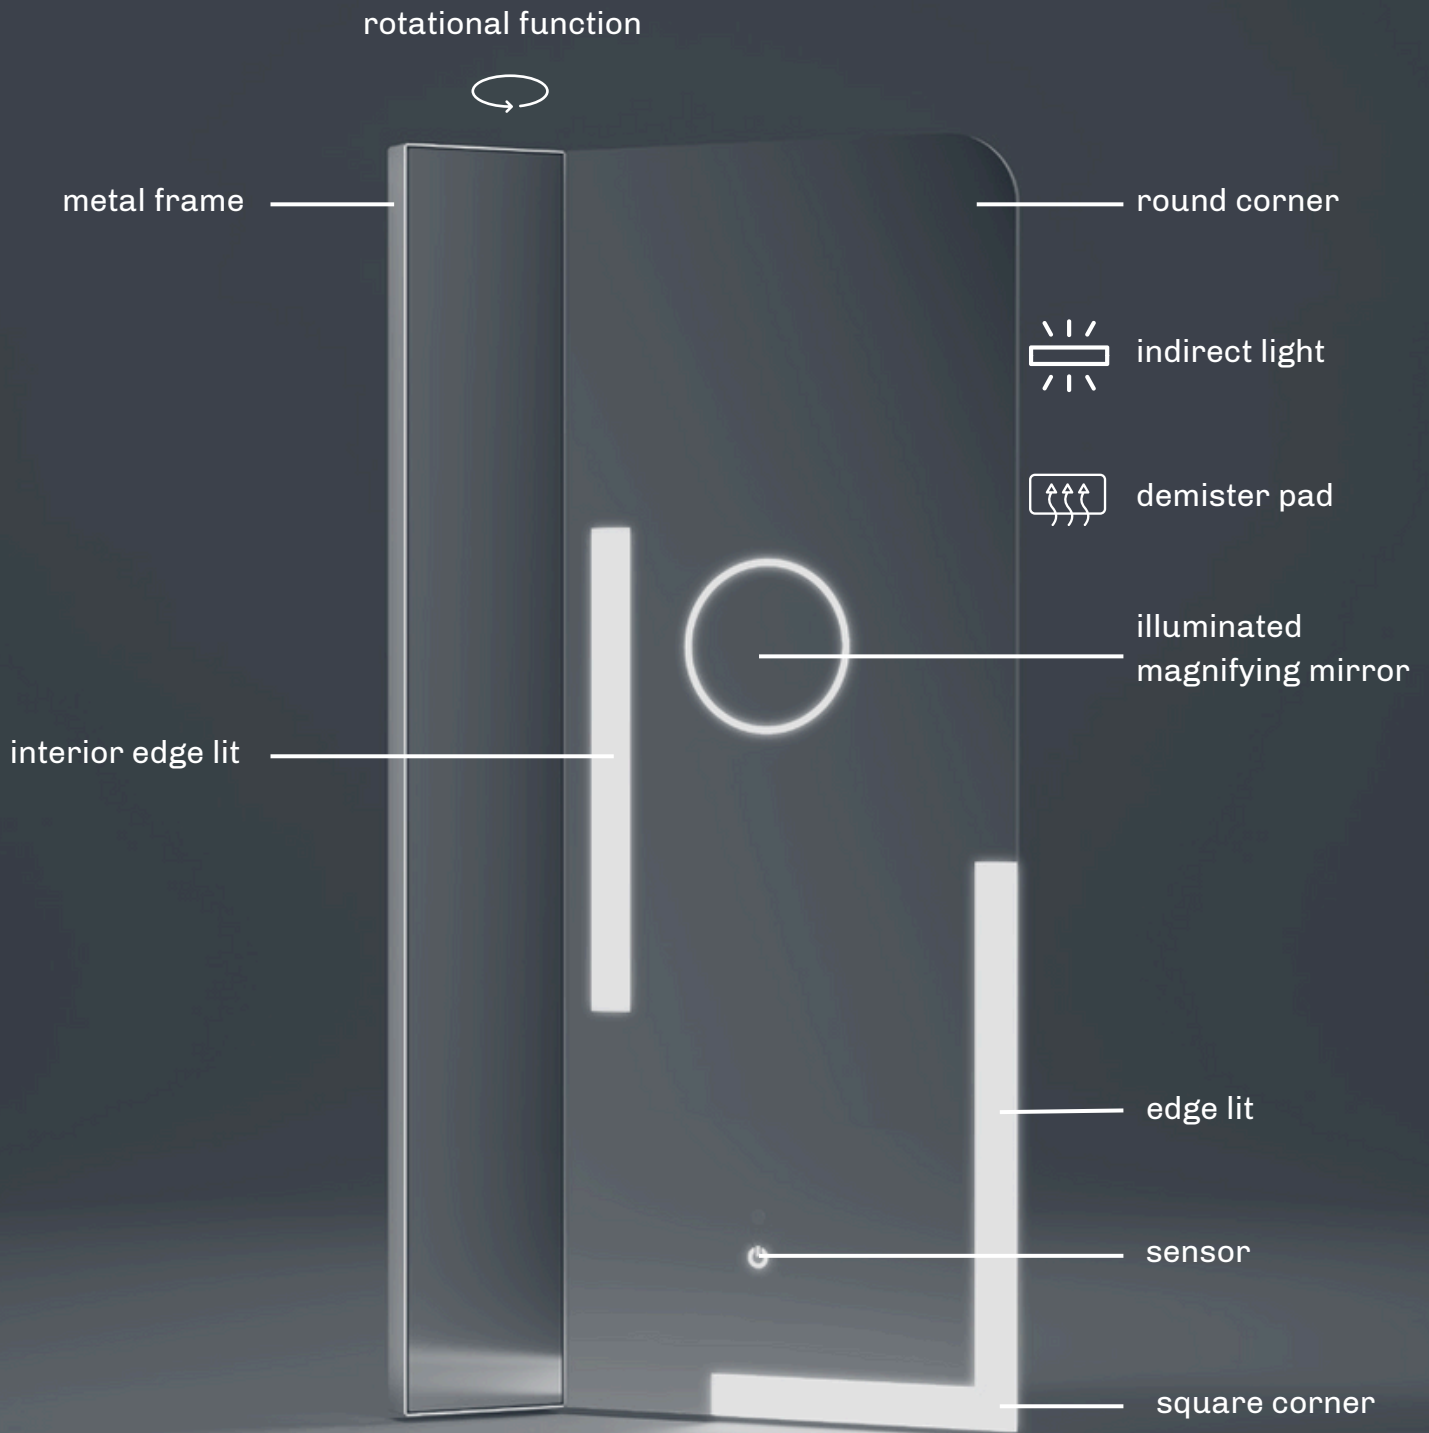

R & S Robertson

With no minimum order quantities, our bathroom mirrors can be fully customised to suit individual guestroom en-suite interiors.

Contact the Sales Office with any project requirements: enquiries@rs-robertson.co.uk