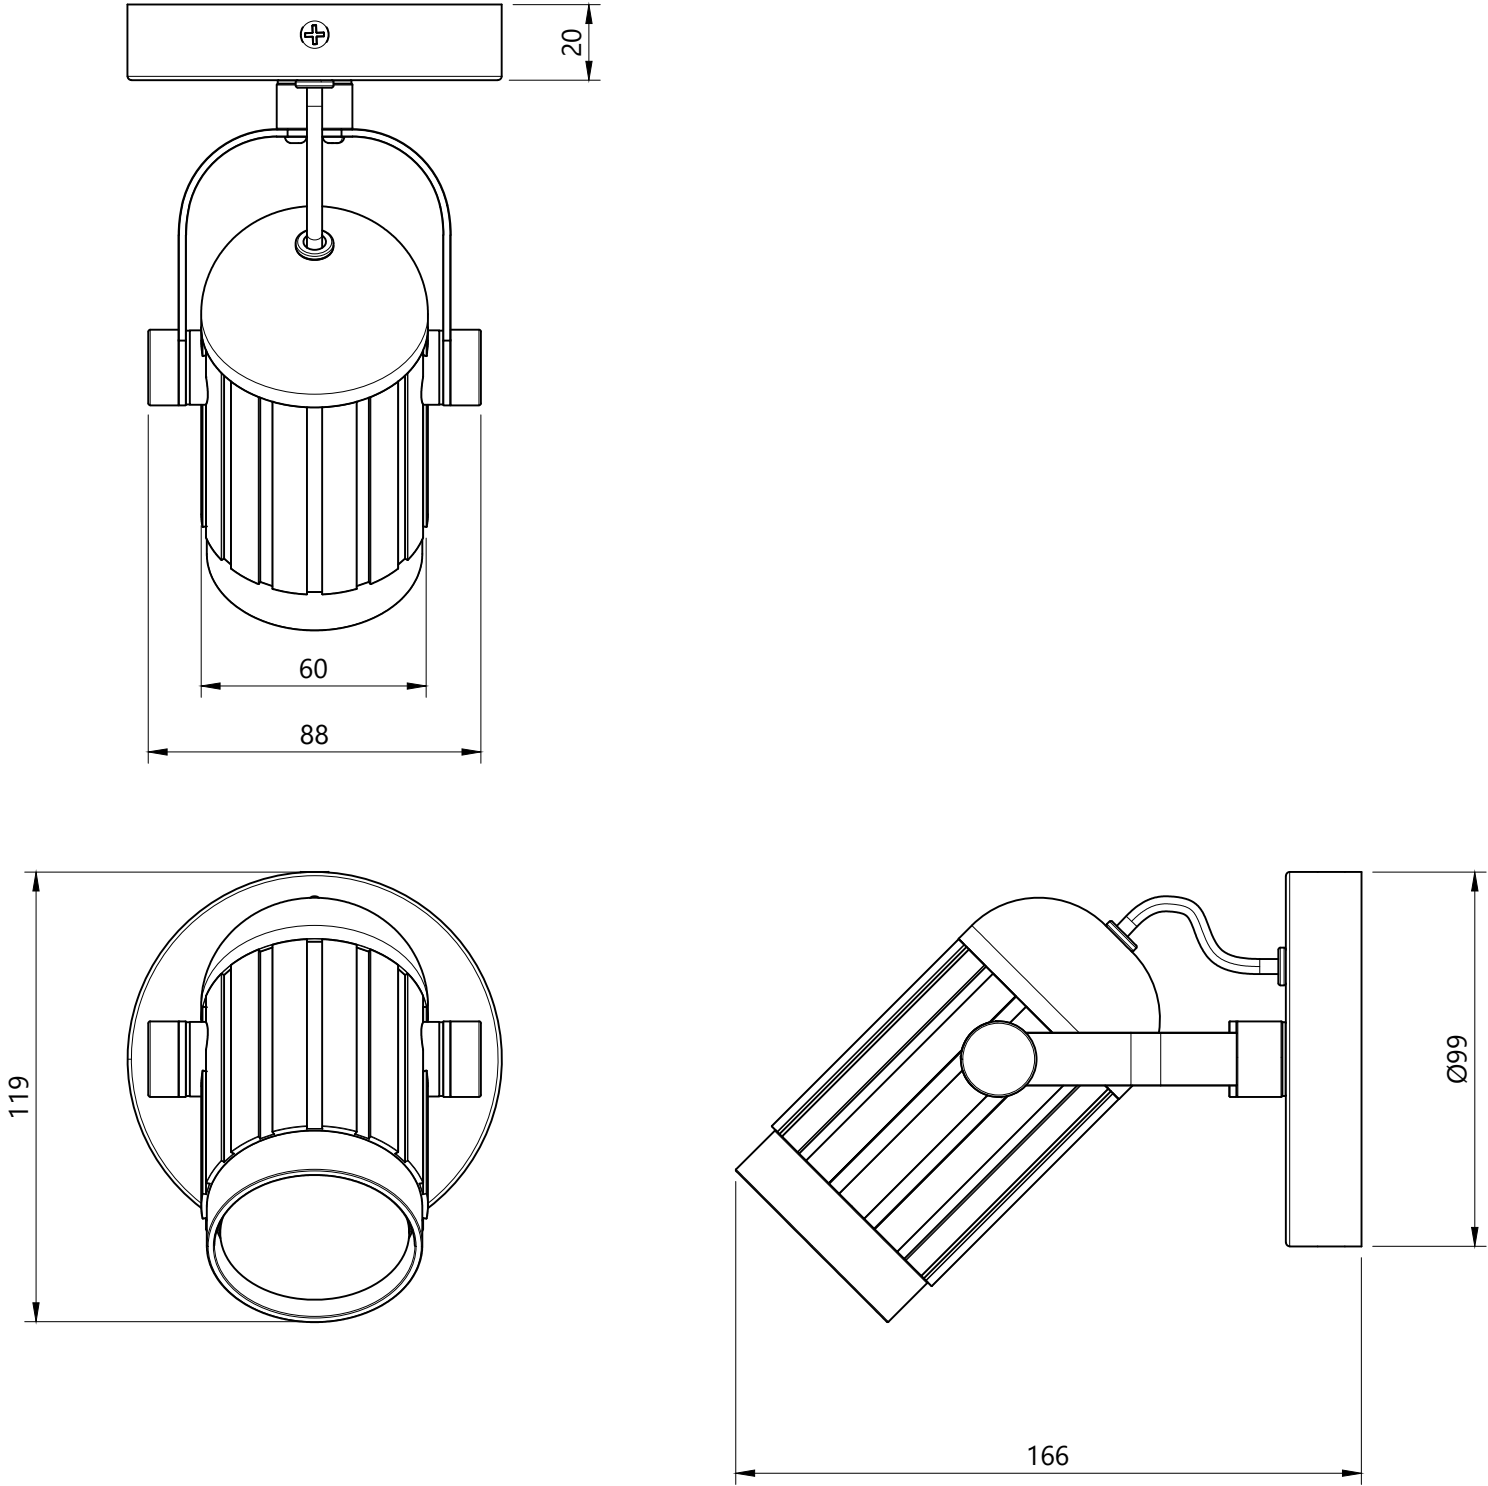

# Product Dimensions

Phi Wall Lamp

R & S  
Robertson

Dimensions may vary due to manufacturing tolerances.