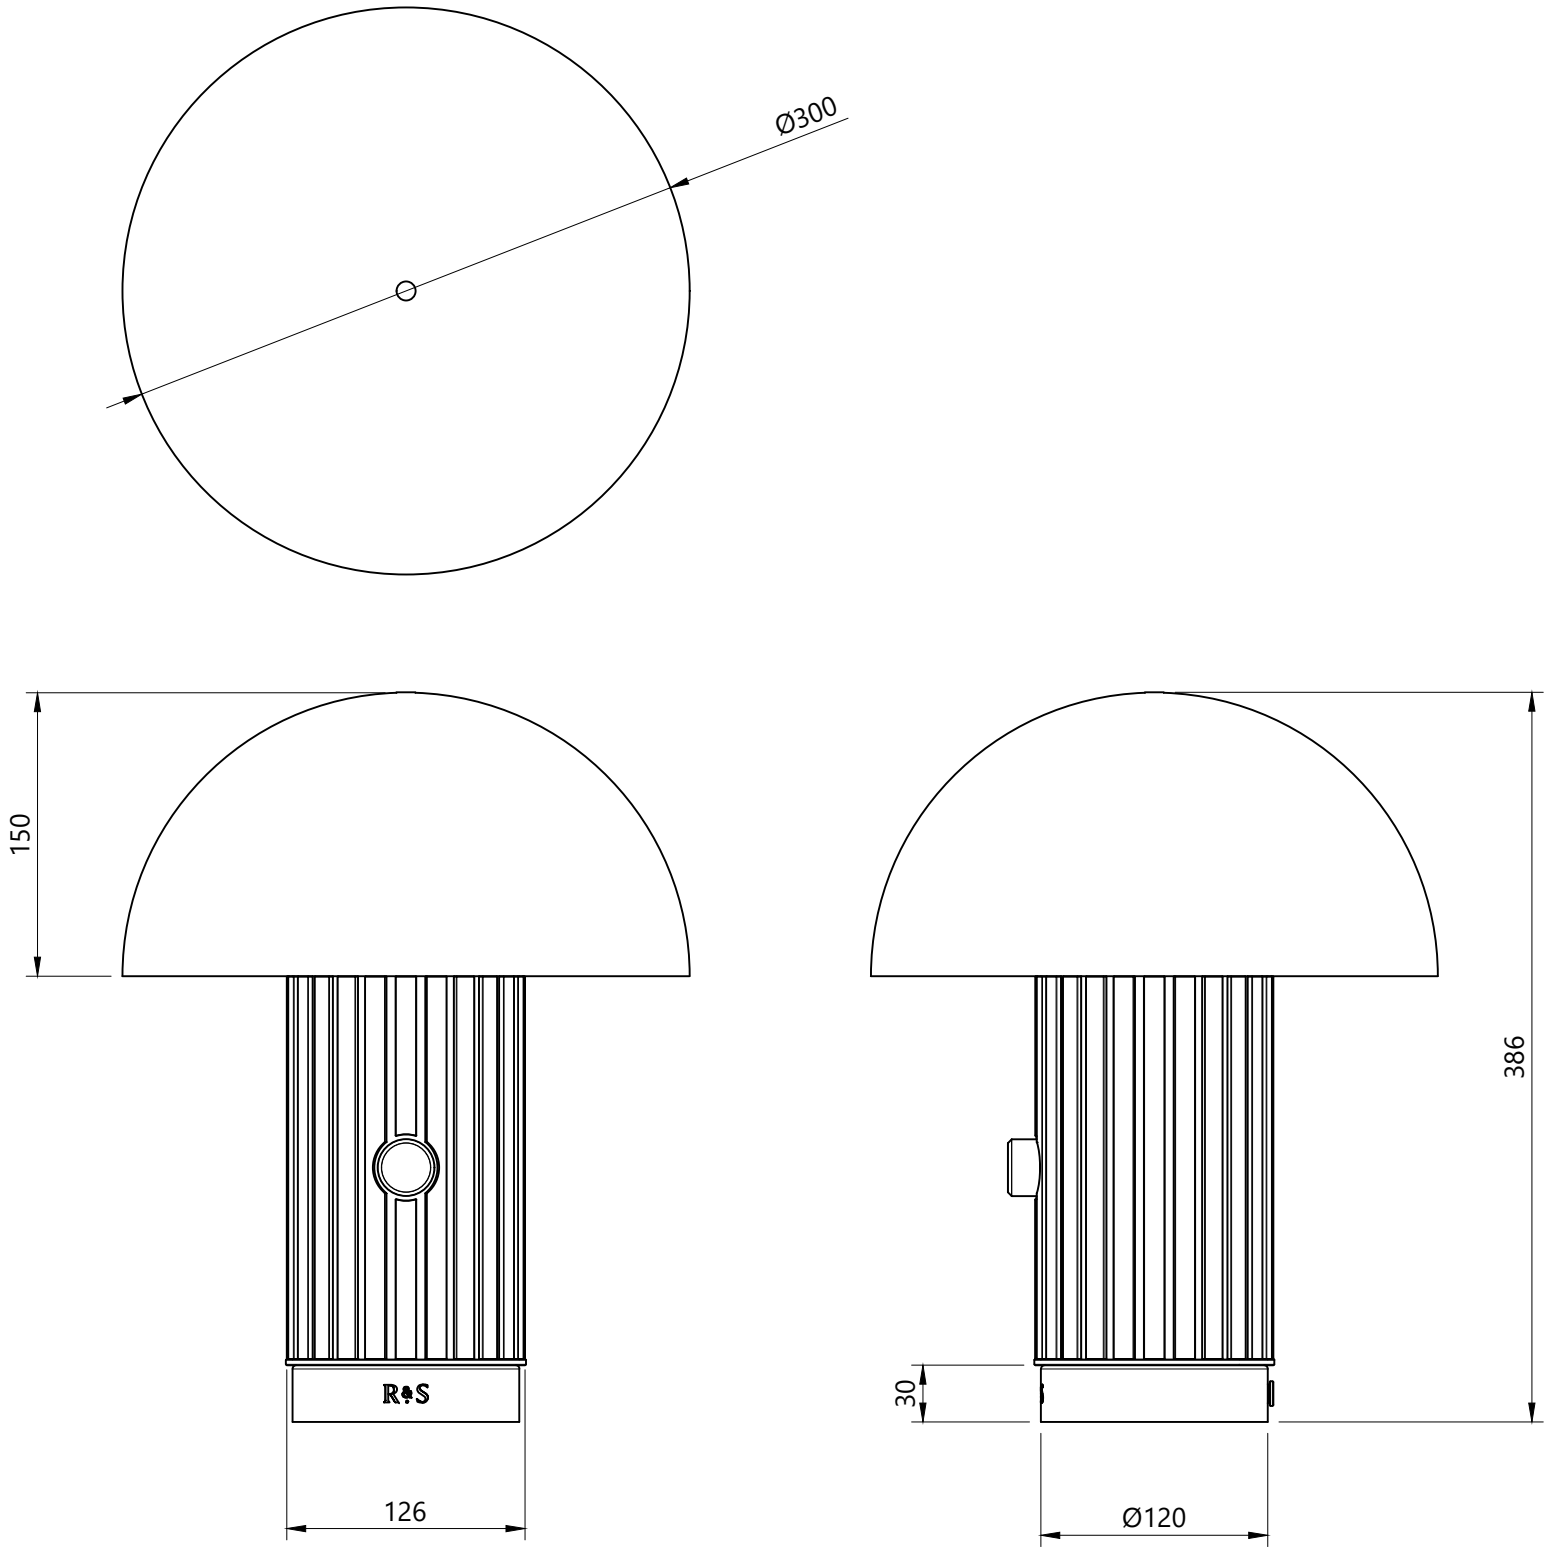

Product Dimensions

Phi Table Lamp

R & S
Robertson

Dimensions may vary due to manufacturing tolerances.