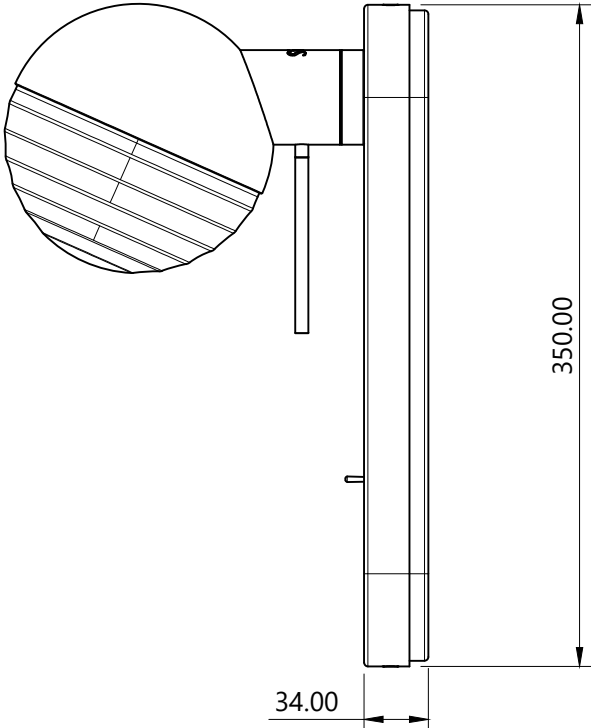

Product Dimensions

Jules Wall Lamp Type 2

R & S Robertson

Dimensions may vary due to manufacturing tolerances.