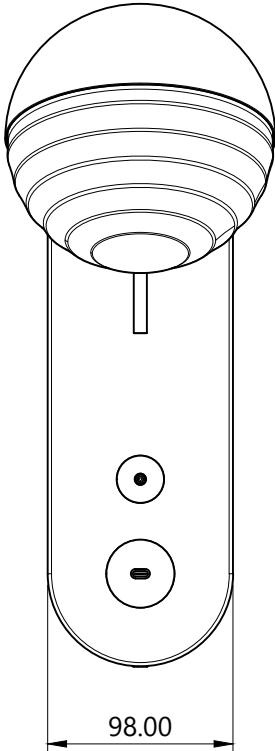

Product Dimensions

Jules Wall Lamp Type 2

R & S Robertson

Dimensions may vary due to manufacturing tolerances.