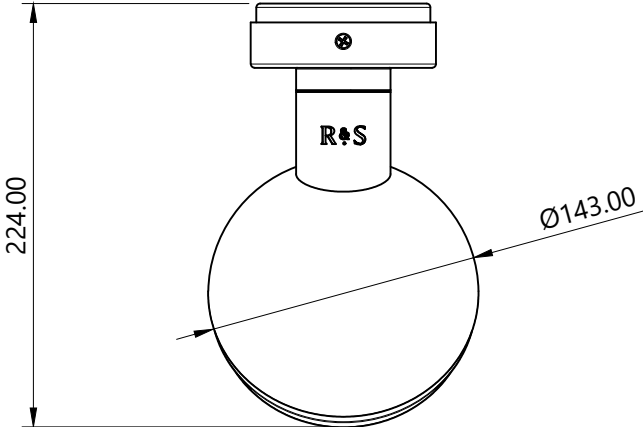

Product Dimensions

Jules Wall Lamp Type 2

R & S Robertson

Dimensions may vary due to manufacturing tolerances.