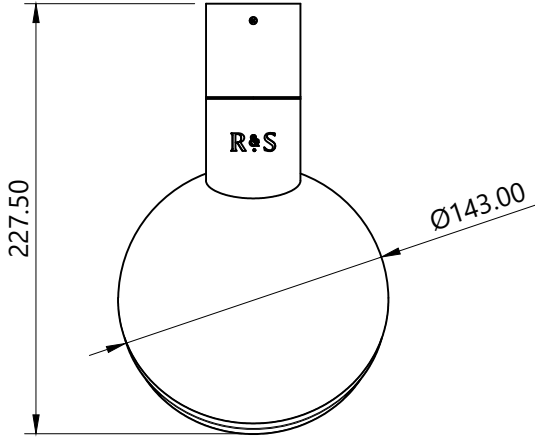

Product Dimensions

Jule Wall Lamp Type 1

Dimensions may vary due to manufacturing tolerances.