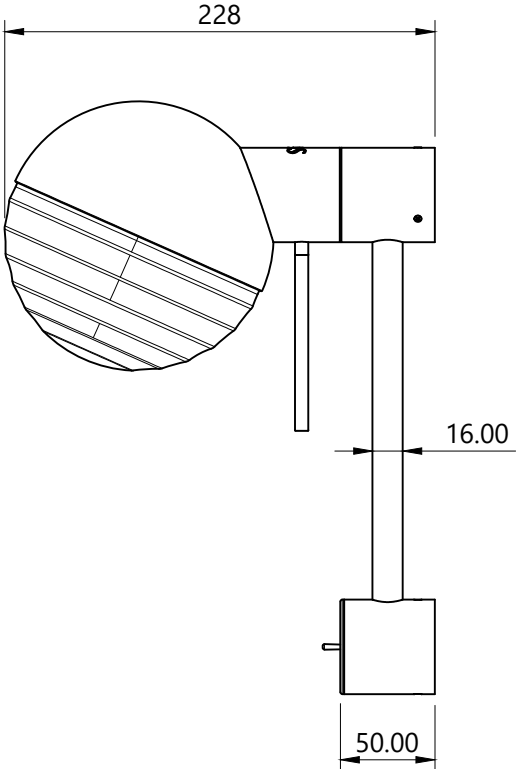

Product Dimensions

Jule Wall Lamp Type 1

Dimensions may vary due to manufacturing tolerances.