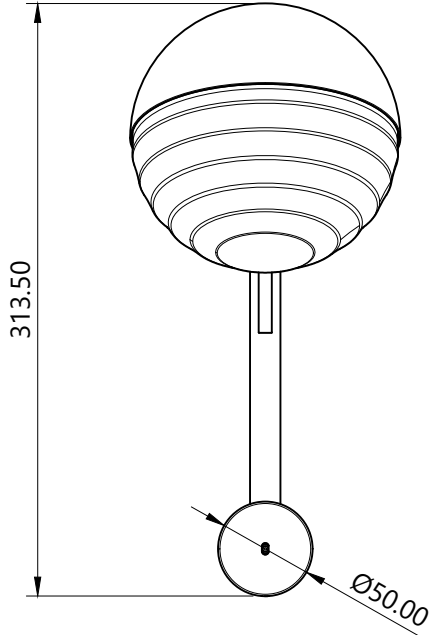

Product Dimensions

Jule Wall Lamp Type 1

Dimensions may vary due to manufacturing tolerances.