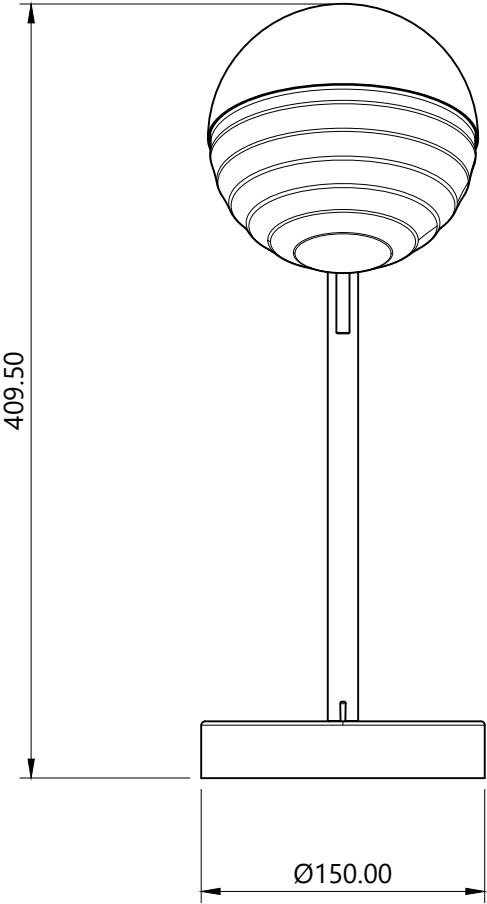

Product Dimensions

Jules Desk Lamp

R & S
Robertson

Dimensions may vary due to manufacturing tolerances.