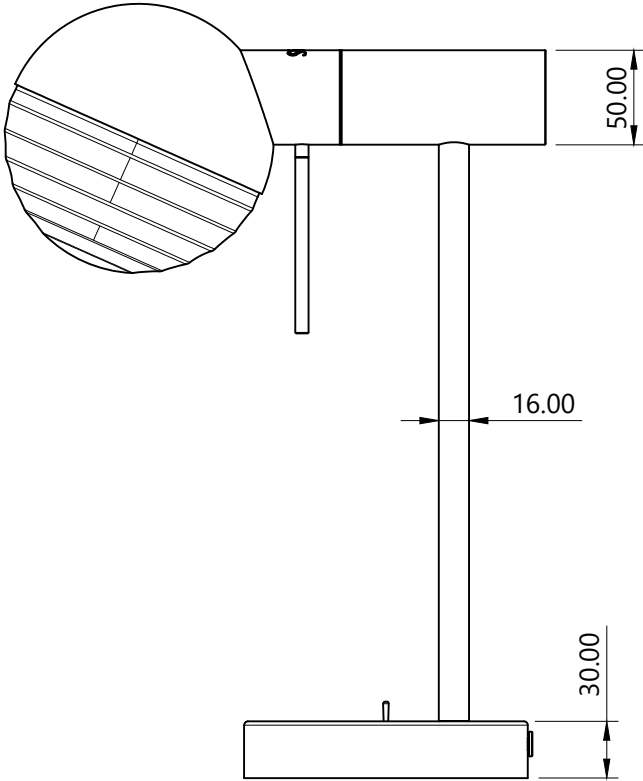

Product Dimensions

Jules Desk Lamp

R & S
Robertson

Dimensions may vary due to manufacturing tolerances.