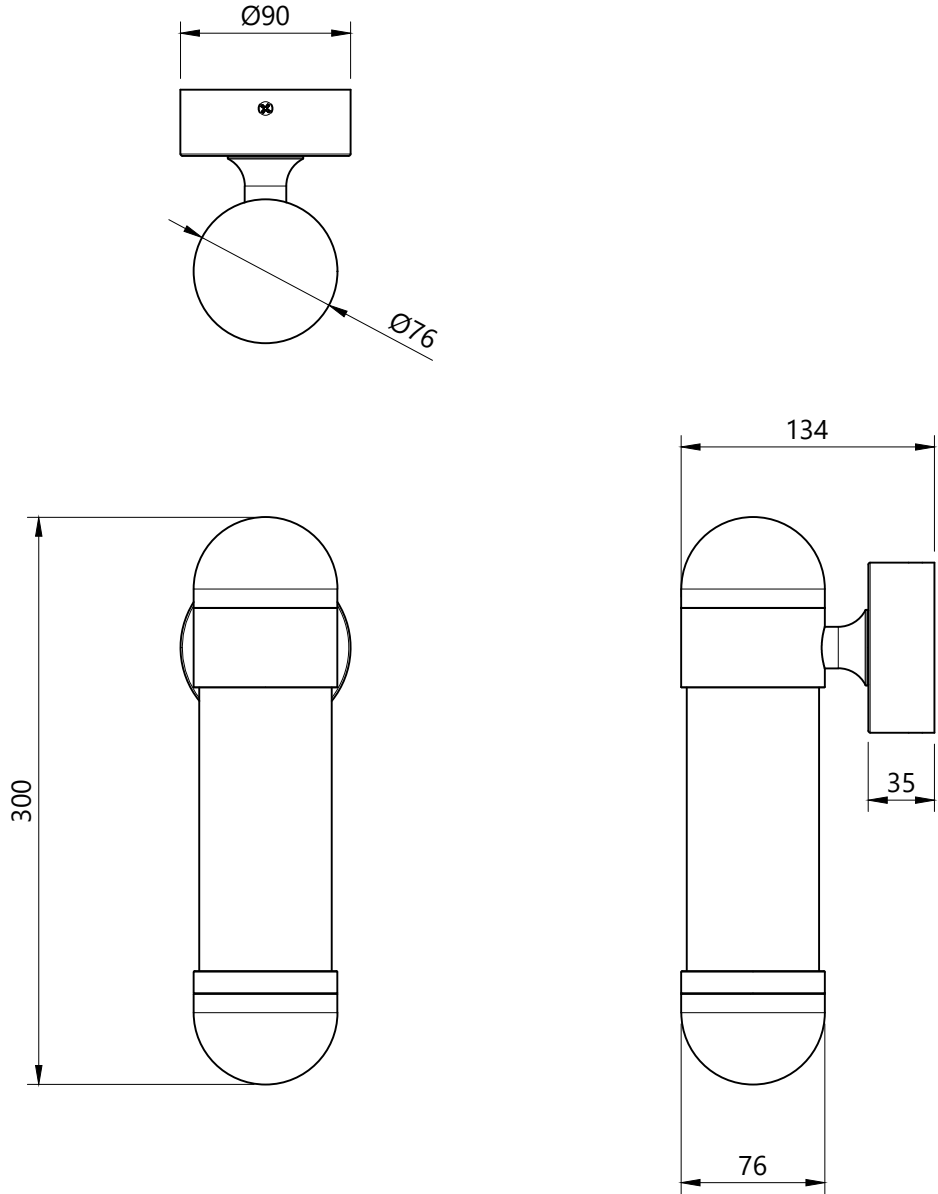

Product Dimensions

Hudson Wall Lamp

R & S
Robertson

Dimensions may vary due to manufacturing tolerances.