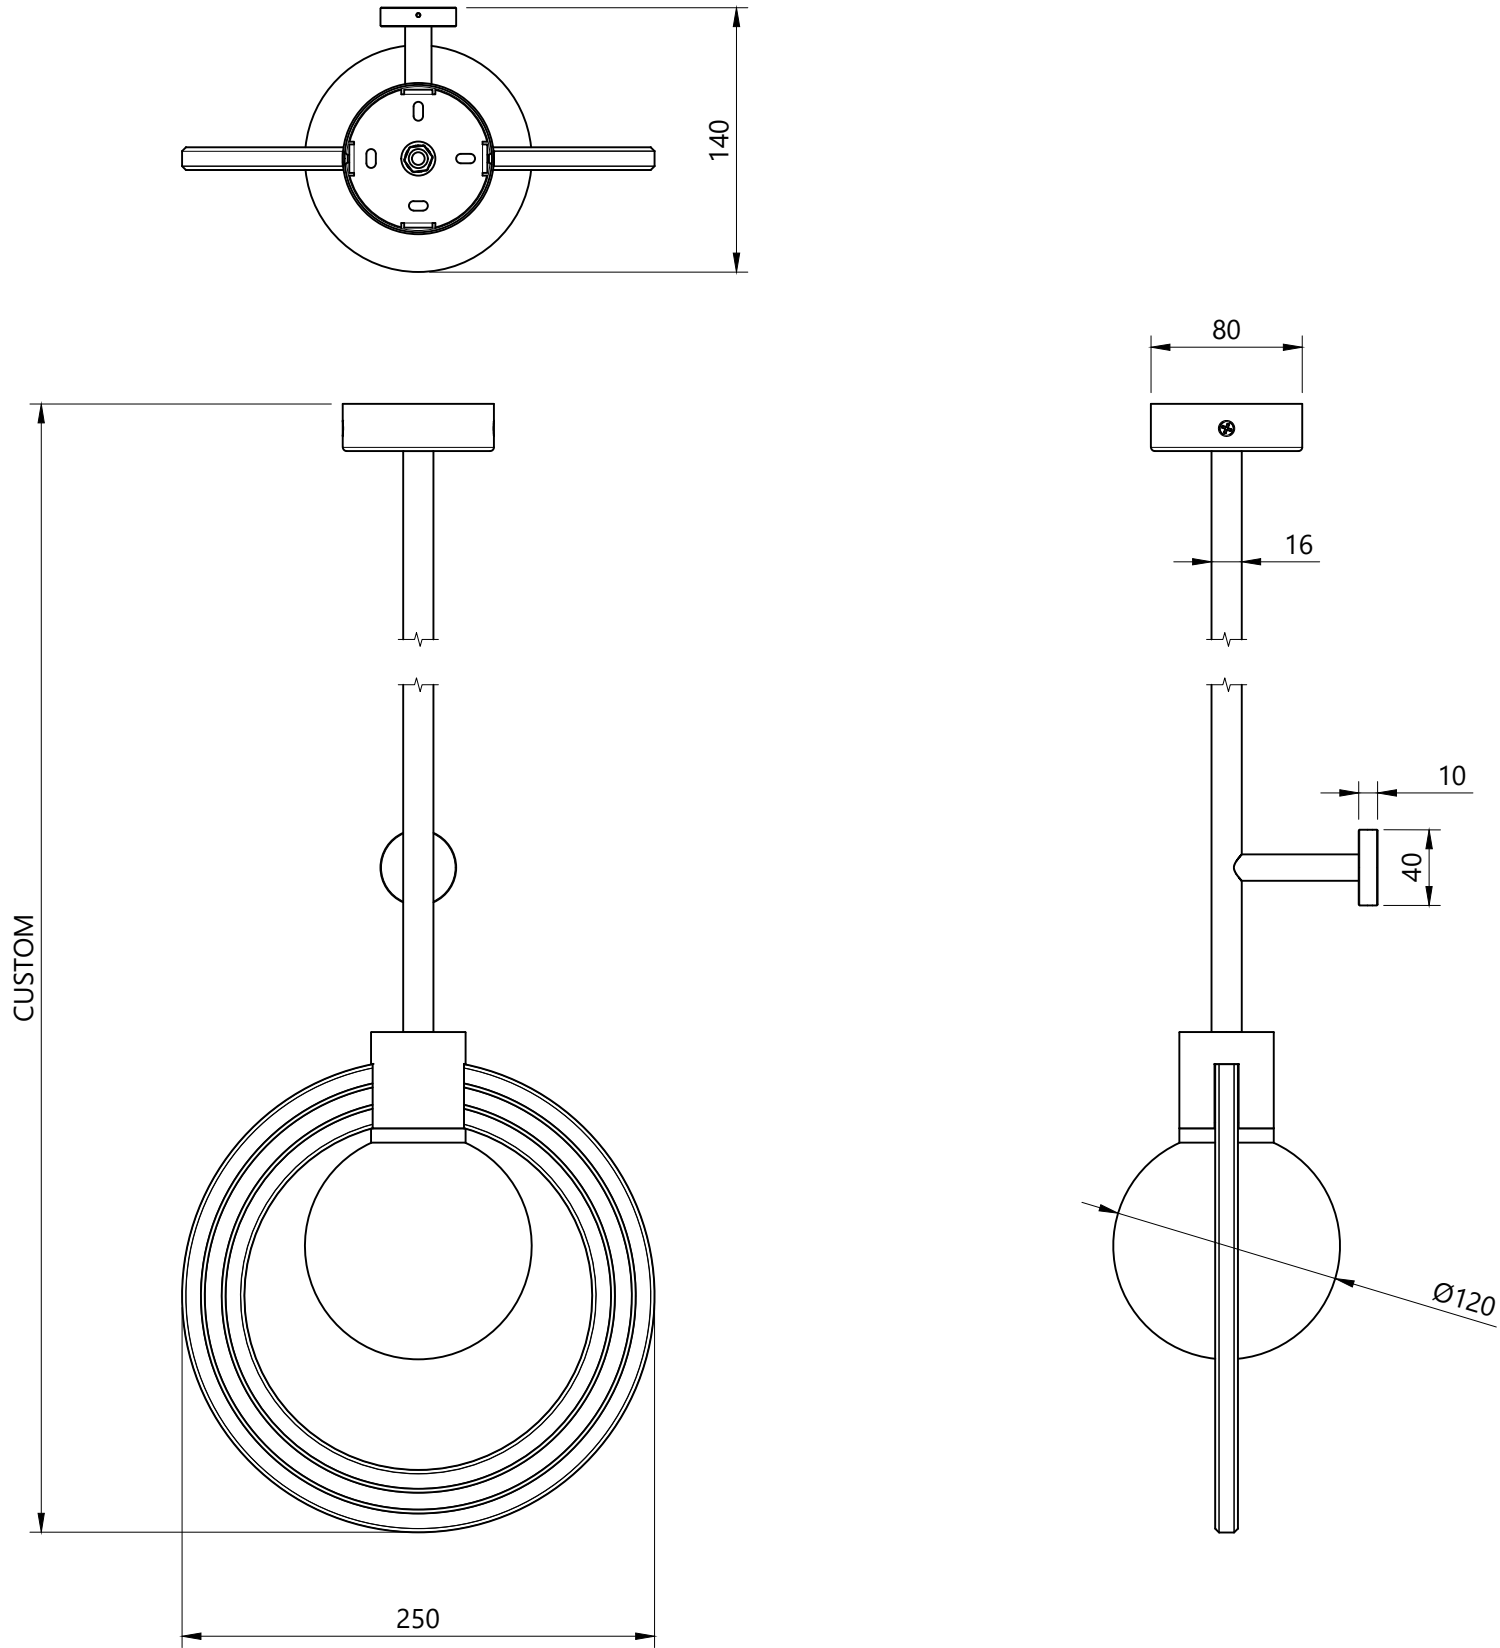

Product Dimensions

Cassi Wall Lamp

R & S
Robertson

Dimensions may vary due to manufacturing tolerances.