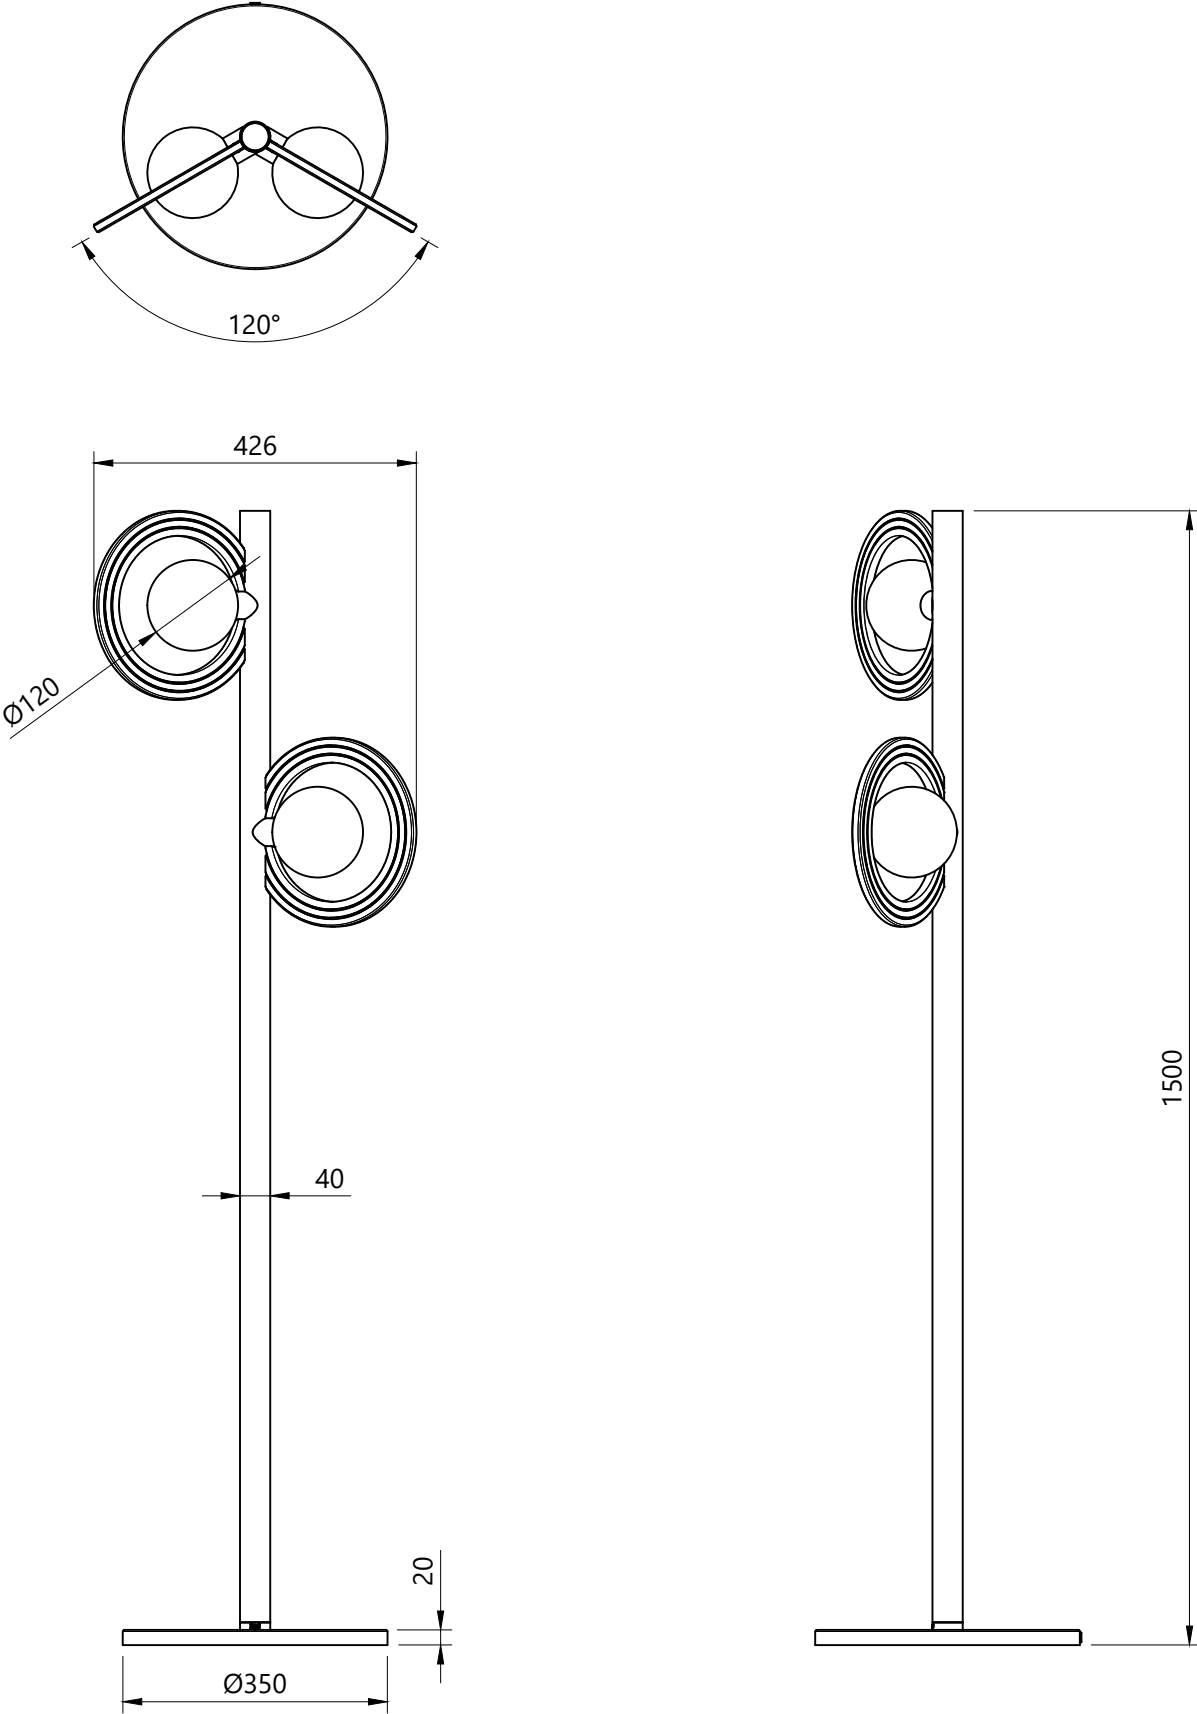

# Product Dimensions

Cassi Floor Lamp

R & S  
Robertson

Dimensions may vary due to manufacturing tolerances.