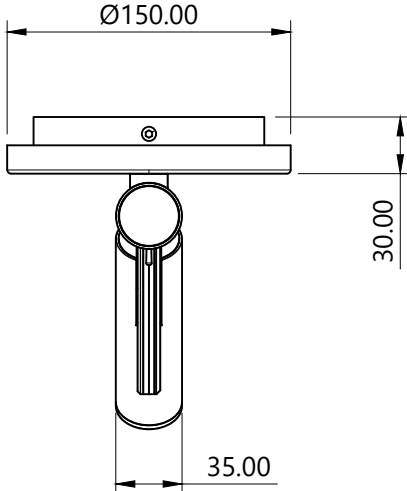

Product Dimensions

Paris Wall Lamp

R & S Robertson

Dimensions may vary due to manufacturing tolerances.