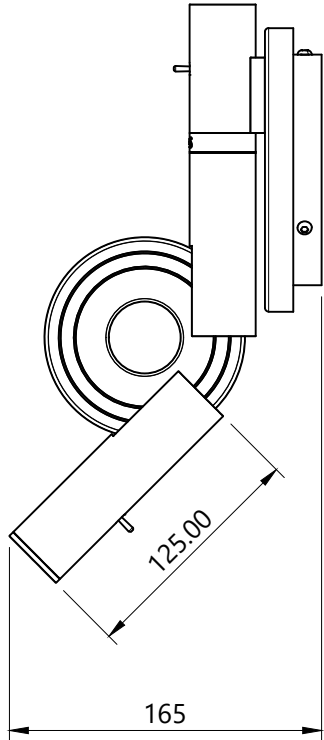

Product Dimensions

Paris Wall Lamp

R & S Robertson

Dimensions may vary due to manufacturing tolerances.