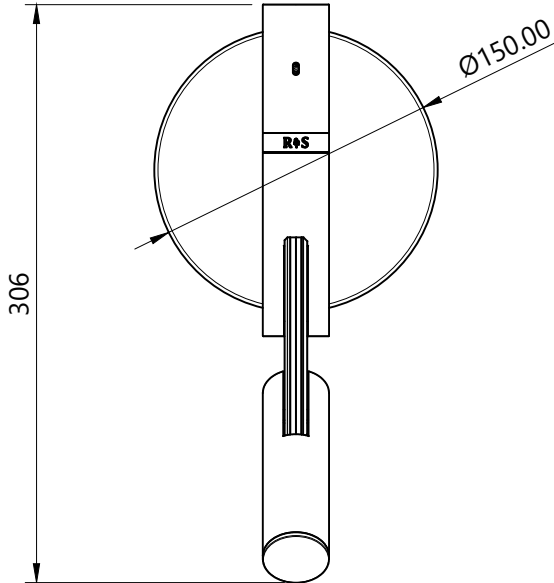

Product Dimensions

Paris Wall Lamp

R & S Robertson

Dimensions may vary due to manufacturing tolerances.