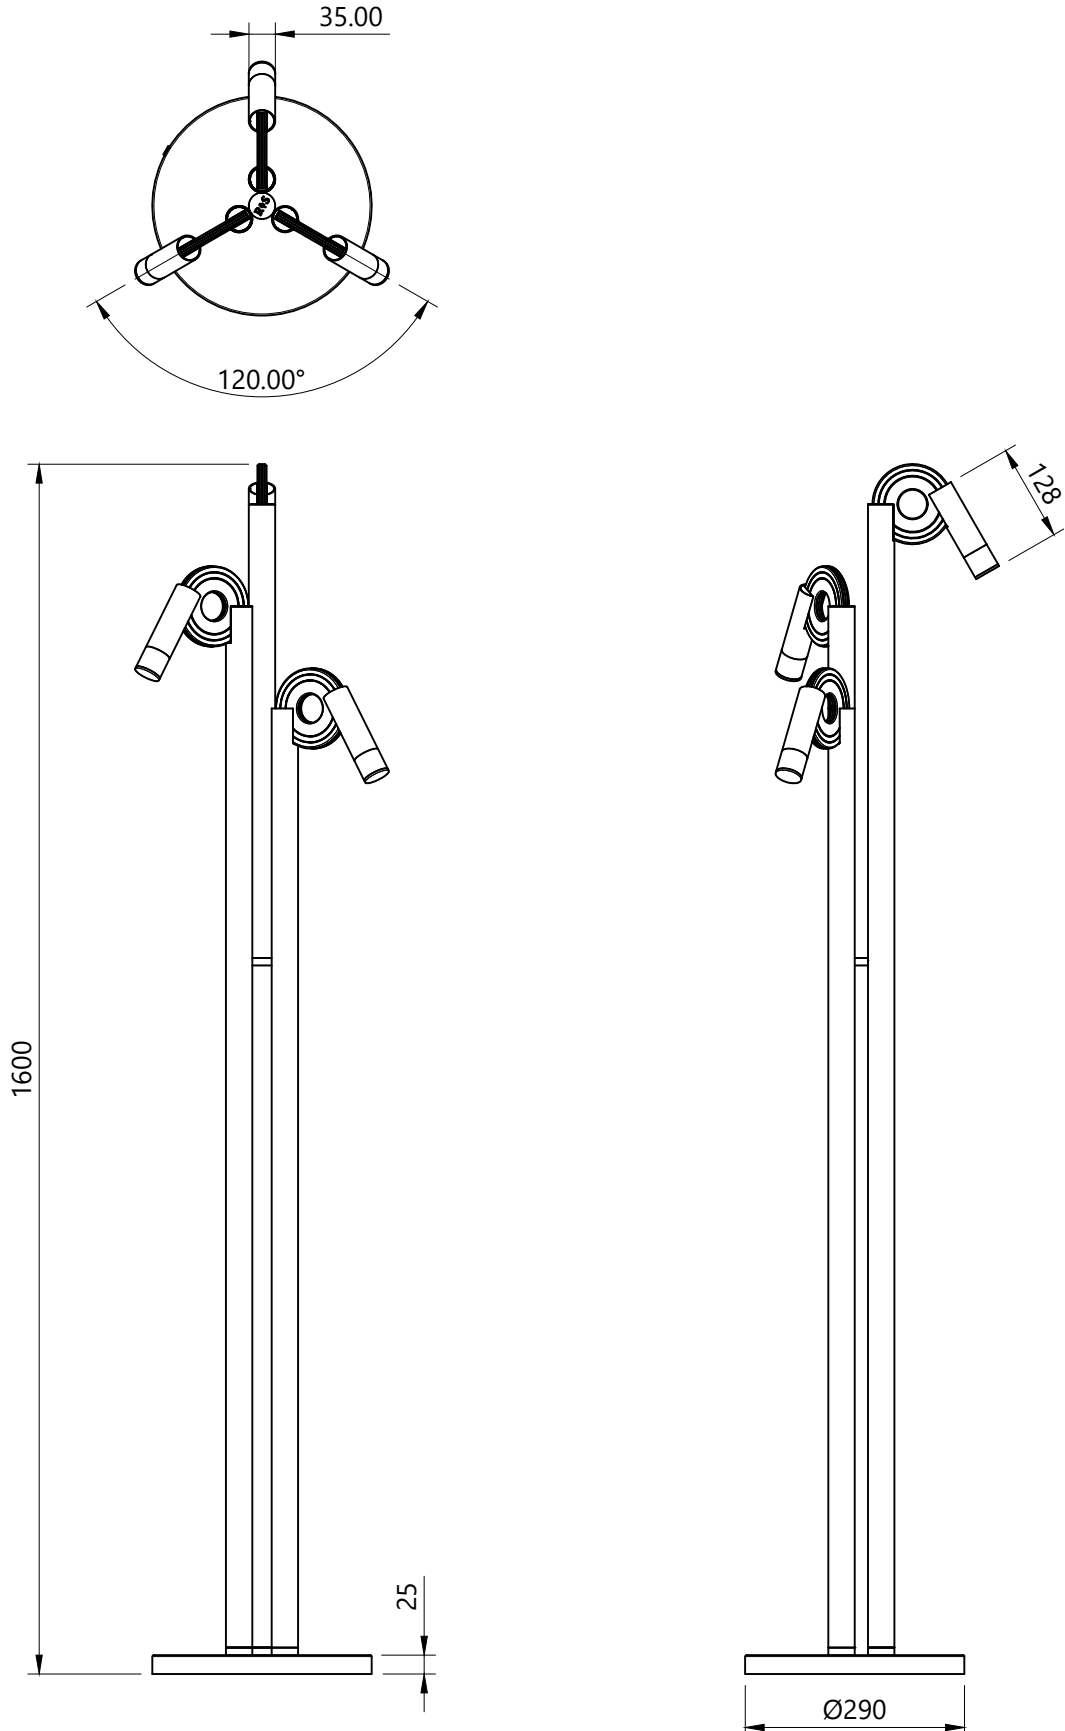

# Product Dimensions

Paris Floor Lamp

R & S  
Robertson

Dimensions may vary due to manufacturing tolerances.