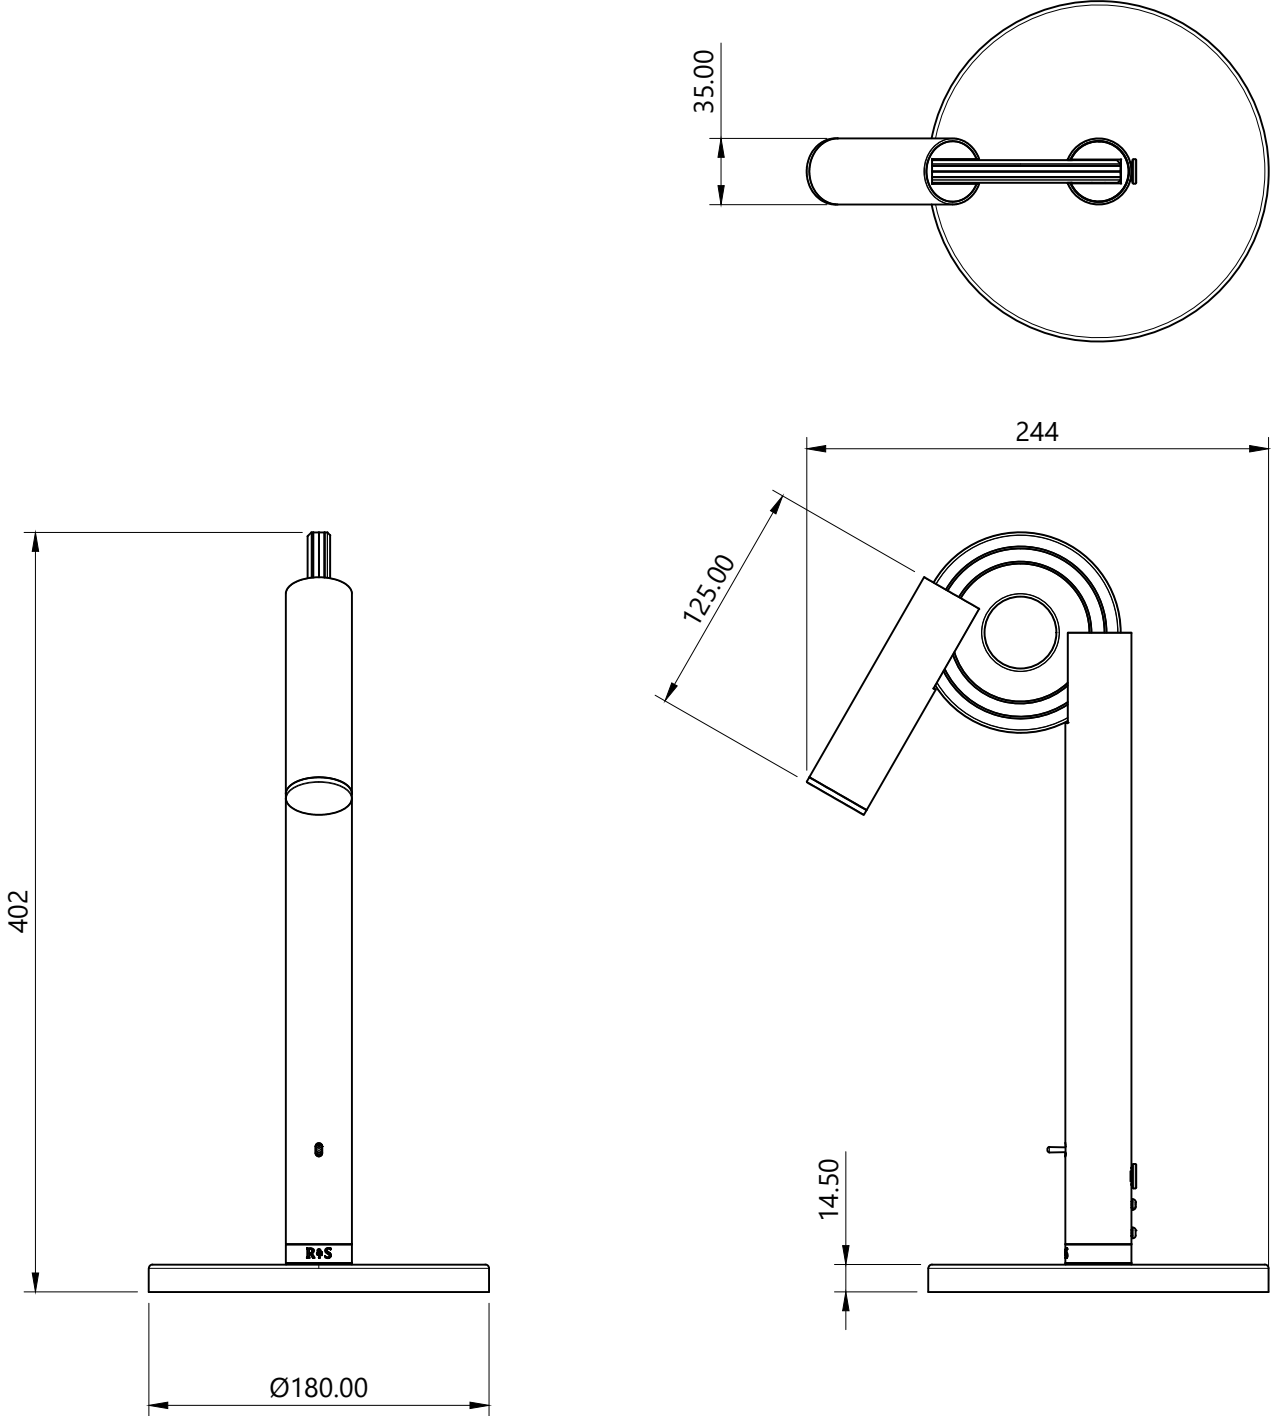

Product Dimensions

Paris Desk Lamp

R & S
Robertson

Dimensions may vary due to manufacturing tolerances.