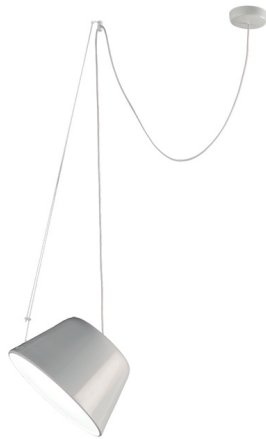

R & S Robertson

White Tilted Pendant With Opal Acrylic Diffuser

Product Reference: 5270229

Item Width (mm)	310
Item Height (mm)	3180
Lamp	1 x ES
Material	Metal
Colour	White

CARE INSTRUCTIONS

The finishes used on this luminaire require cleaning with a soft dry duster. Abrasive or chemical cleaners will harm the finish and should not be used.