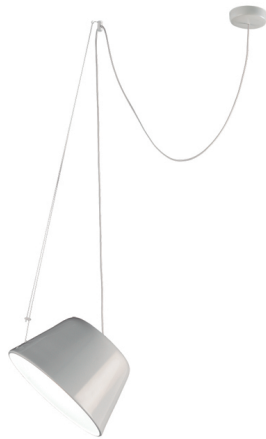

## White Tilted Pendant With Opal Acrylic Diffuser

Product Reference: 5270229

Item Width (mm)	310
Item Height (mm)	3180
Lamp	1 x ES
Material	Metal
Colour	White