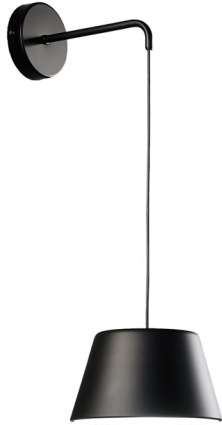

R & S Robertson

White Hanging Wall Light With White Metal Shade

Product Reference: 5270269

Item Width (mm)	220
Item Height (mm)	1340
Projection (mm)	310
Lamp	1 x GU10
Material	Metal
Colour	White

CARE INSTRUCTIONS

The finishes used on this luminaire require cleaning with a soft dry duster. Abrasive or chemical cleaners will harm the finish and should not be used.

All descriptive and forwarding specifications, drawings and particulars of weights and dimensions issued by the Company are approximate only and are intended only to present a general idea of the Goods described therein and nothing contained in any of them shall form part of any contract with the Company.