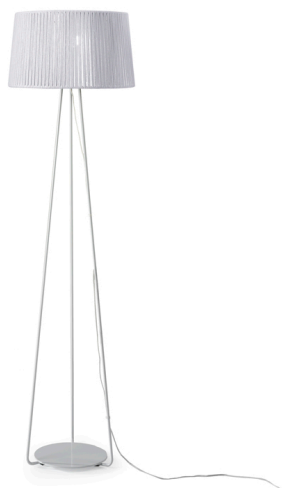

## White Floor Lamp With White Cord Shade

Product Reference: 5270096

Item Width (mm)	450
Shade Width (mm)	450
Shade Height (mm)	300
Lamp	1 x ES
Material	Metal
Second Material	Fabric
Colour	White
Second Colour	White
Shade Included	yes