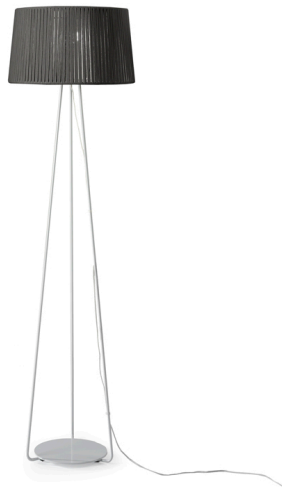

R & S Robertson

White Floor Lamp With Grey Cord Shade

Product Reference: 5270093

Item Width (mm)	450
Shade Width (mm)	450
Shade Height (mm)	300
Lamp	1 x ES
Material	Metal
Second Material	Fabric
Colour	Grey
Second Colour	White
Shade Included	yes