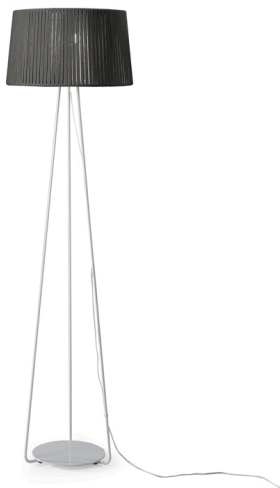

## White Floor Lamp With Bespoke Cord Shade

Product Reference: 5270093B

Item Width (mm)	450
Shade Width (mm)	450
Shade Height (mm)	300
Lamp	1 x ES
Material	Metal
Second Material	Fabric
Colour	Bespoke
Second Colour	White
Shade Included	yes