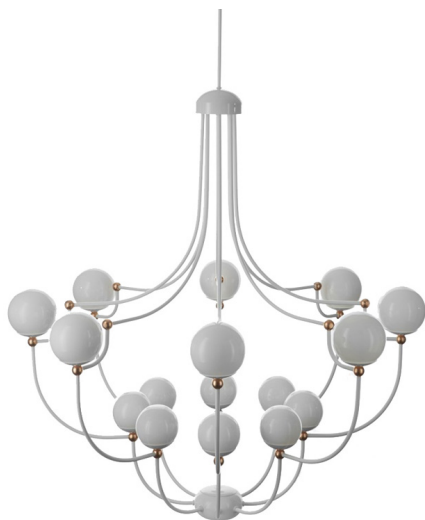

R & S Robertson

White Chandelier With Copper Leaf Detail

Product Reference: 4251078

Item Width (mm)	1000
Item Height (mm)	1100
Total Height (mm)	2100
Lamp	16 x G9
Material	Metal
Second Material	Glass
Colour	White
Second Colour	Copper