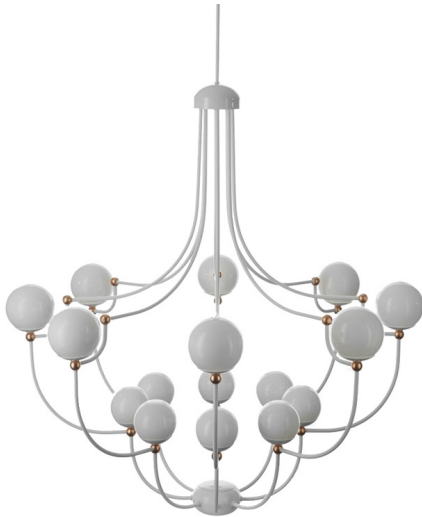

R & S Robertson

White Chandelier With Copper Leaf Detail

Product Reference: 4251078

| | |
|-------------------|---------|
| Item Width (mm) | 1000 |
| Item Height (mm) | 1100 |
| Total Height (mm) | 2100 |
| Lamp | 16 x G9 |
| Material | Metal |
| Second Material | Glass |
| Colour | White |
| Second Colour | Copper |