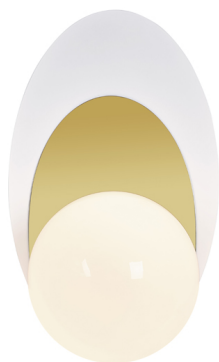

## White And Satin Brass Wall Light With Opal Glass Globe

Product Reference: 5580119

Item Width (mm)	180
Item Height (mm)	300
Projection (mm)	170
Lamp	1 x SES
Material	Metal
Second Material	Glass
Colour	White
Second Colour	Brass