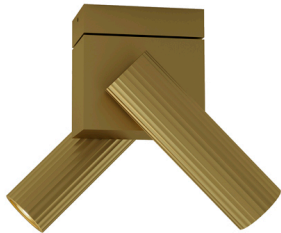

## Twin Matt Gold Faceted 13.6W Led Spotlight

Product Reference: 4261560

Item Width (mm)	210
Item Height (mm)	172
Lamp	13.6W LED 2700K
Material	Metal
Colour	Brass & Golds