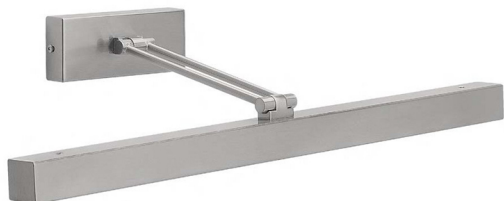

R & S Robertson

Small Led Picture Light In Brushed Nickel Finish

Product Reference: 3620390

Item Width (mm)	370
Item Height (mm)	60
Projection (mm)	280
Lamp	5W LED
Material	Metal
Colour	Nickel

CARE INSTRUCTIONS

The finishes used on this luminaire require cleaning with a soft dry duster. Abrasive or chemical cleaners will harm the finish and should not be used.

All descriptive and forwarding specifications, drawings and particulars of weights and dimensions issued by the Company are approximate only and are intended only to present a general idea of the Goods described therein and nothing contained in any of them shall form part of any contract with the Company.