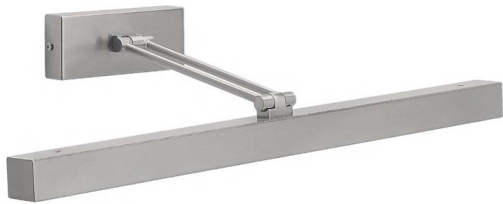

R & S Robertson

Small Led Picture Light In Brushed Nickel Finish

Product Reference: 3620390

Item Width (mm)	370
Item Height (mm)	60
Projection (mm)	280
Lamp	5W LED
Material	Metal
Colour	Nickel

CARE INSTRUCTIONS

The finishes used on this luminaire require cleaning with a soft dry duster. Abrasive or chemical cleaners will harm the finish and should not be used.

All descriptive and forwarding specifications, drawings and particulars of weights and dimensions issued by the Company are approximate only and are intended only to present a general idea of the Goods described therein and nothing contained in any of them shall form part of any contract with the Company.