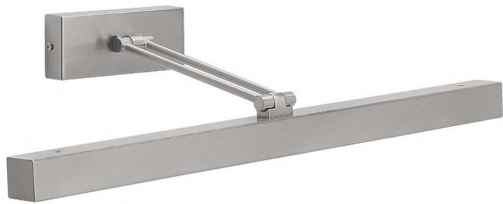

R & S Robertson

Small Led Picture Light In Brushed Brass Finish

Product Reference: 3620392

Item Width (mm)	370
Item Height (mm)	60
Projection (mm)	280
Lamp	5W LED
Material	Metal
Colour	Brass & Golds

CARE INSTRUCTIONS

The finishes used on this luminaire require cleaning with a soft dry duster. Abrasive or chemical cleaners will harm the finish and should not be used.

All descriptive and forwarding specifications, drawings and particulars of weights and dimensions issued by the Company are approximate only and are intended only to present a general idea of the Goods described therein and nothing contained in any of them shall form part of any contract with the Company.